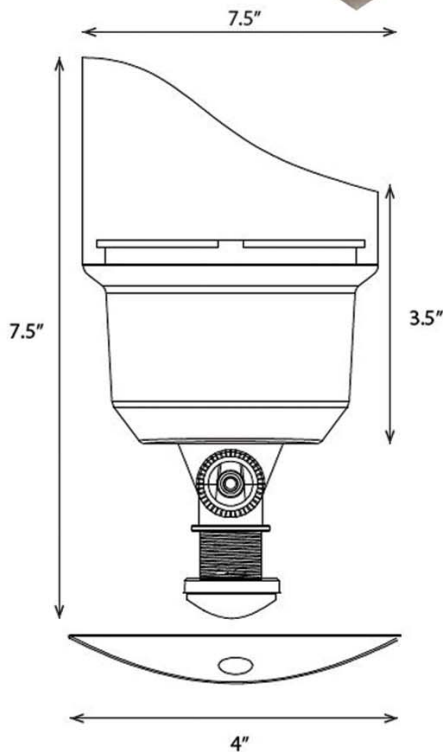

MARINA

LV72

FINISHES

AB

ANTIQUE BRONZE

SLV

BRUSHED NICKEL

BULB	2 X MR16	CONSTRUCTION	DIE CAST BRASS
MAX WATTAGE	50W	IP CODE	65
POWER	12V TRANSFORMER	WEIGHT	6 LBS
BULK BOX QUANTITY	5	BULK BOX WEIGHT	30 LBS
HEIGHT	3.5"	WIRING	18" OF #18-2, SPT-1W LEADS
DEPTH	7.5"	WARRANTY	LIFETIME
WIDTH	7.5"	FEATURES	DOUBLE HEAD, 4" DEEP CANOPY