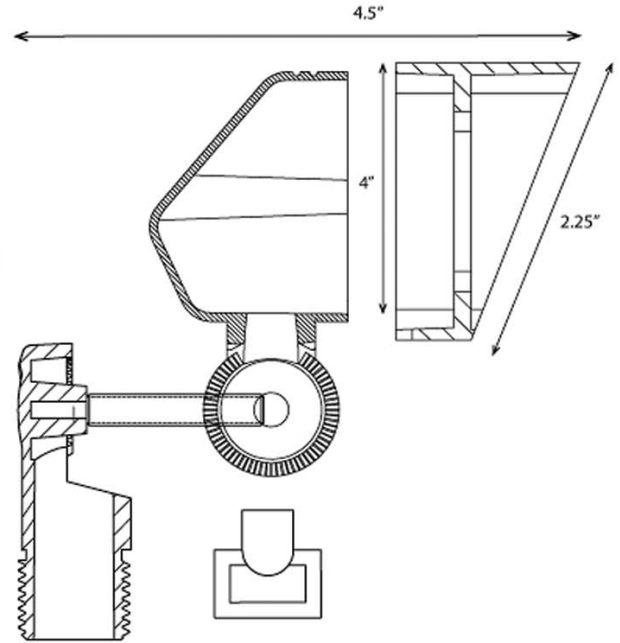

ALEXANDRIA

LV76S

FINISHES

TREE MOUNT OPTIONAL

6", 12", 18", 24"
EXTENSIONS

PVC SPIKE
GROUND STAKE

BULB
MAX WATTAGE
POWER
BULK BOX QUANTITY
HEIGHT
DEPTH
WIDTH

BI-PIN
10W
12V TRANSFORMER
5
4.5"
3.25"
4"

CONSTRUCTION
IP CODE
WEIGHT
BULK BOX WEIGHT
WIRING
WARRANTY
MOUNTING

DIE CAST BRASS
65
1.9 LBS
9.48 LBS
18" OF #18-2, SPT-1W LEADS
LIFETIME
PVC STAKE