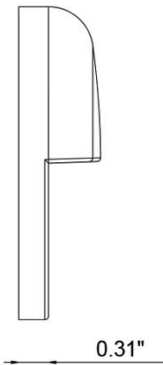

LAMBDA

LV84AB-LED

3.3" 0.87"

BUILT-IN LED

FINISHES

AB

ANTIQUE BRONZE

LIGHT SOURCE
COLOR TEMPERATURE
LUMEN
CRI
EFFICIENCY
POWER WATTAGE
INPUT VOLTAGE
POWER FACTOR <PE>
BEAM SPREAD

CREE XTE
2700K
150LM
>80
100LM/W
AC 11-18V
0.7
120°

CONSTRUCTION
WIRING
IP CODE
LIFESPAN
MOUNTING
POWER
WEIGHT
BULK BOX QUANTITY
BULK BOX WEIGHT

DIE CAST BRASS
18" OF #18-2, SPT-1W LEADS
65
40,000 HOURS
HOLDER INCLUDED
12V TRANSFORMER
1 LB
10
14.11 LBS