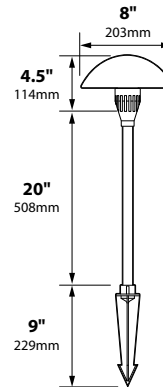

IP54

AL-12-LEDP-BRS

ORDERING INFORMATION

CATALOG NO.	DESCRIPTION	LAMP	SHIP WEIGHT
AL-12-LEDP-BLT	Cast Aluminum 8" Mushroom Hat	4w LED Panel	3.0 lbs.
AL-12-LEDP-BRS	Cast Brass 8" Mushroom Hat	4w LED Panel	6.0 lbs.