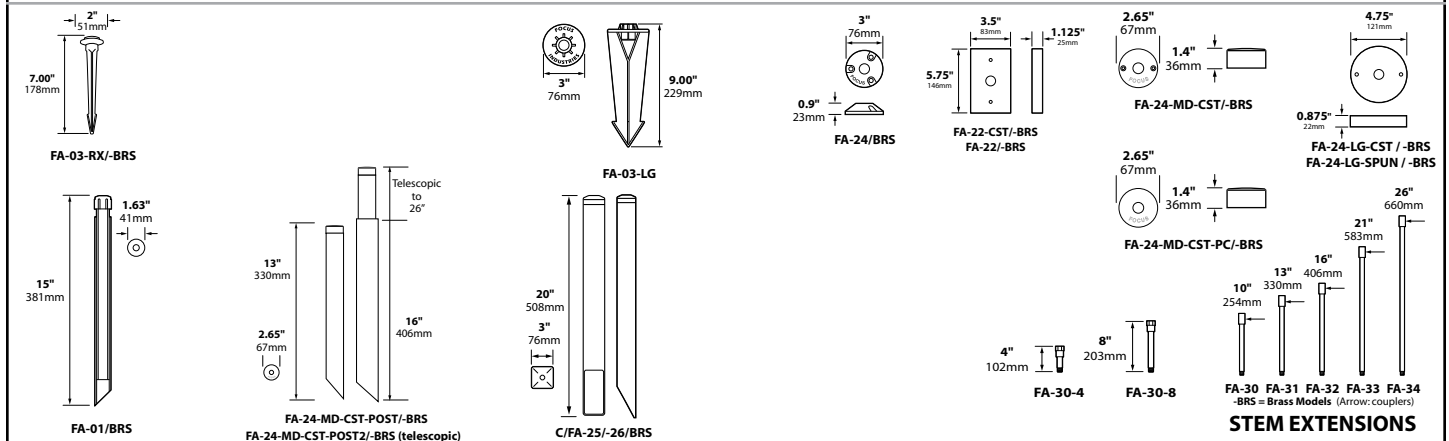

NOTE: 120v - 277v options available with remote LED driver. Must use FA-26 mounting post or FA-JBOX junction box to house remote driver.

4w LED Panel integrated into heat sink hub

IP54

AL-12-LEDP-BRS

ORDERING INFORMATION

CATALOG NO.	DESCRIPTION	LAMP	SHIP WEIGHT
AL-12-LEDP-BLT	Cast Aluminum 8" Mushroom Hat	4w LED Panel	3.0 lbs.
AL-12-LEDP-BRS	Cast Brass 8" Mushroom Hat	4w LED Panel	6.0 lbs.

MOUNTING ACCESSORIES

LIGHT DISTRIBUTIONS AND PHOTOMETRICS

AL-12

Half Spread Photometrics
18 ft. (5.5m) diameter

JOB INFORMATION

Type: _____ Date: _____

Job Name: _____

Cat. No.: _____

Lamp(s): _____

Specifier: _____