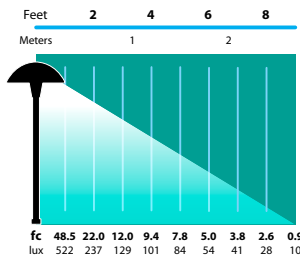

AL-12

Half Spread Photometrics
18 ft. (5.5m) diameter

JOB INFORMATION

Type: _____ Date: _____

Job Name: _____

Cat. No.: _____

Lamp(s): _____

Specifier: _____