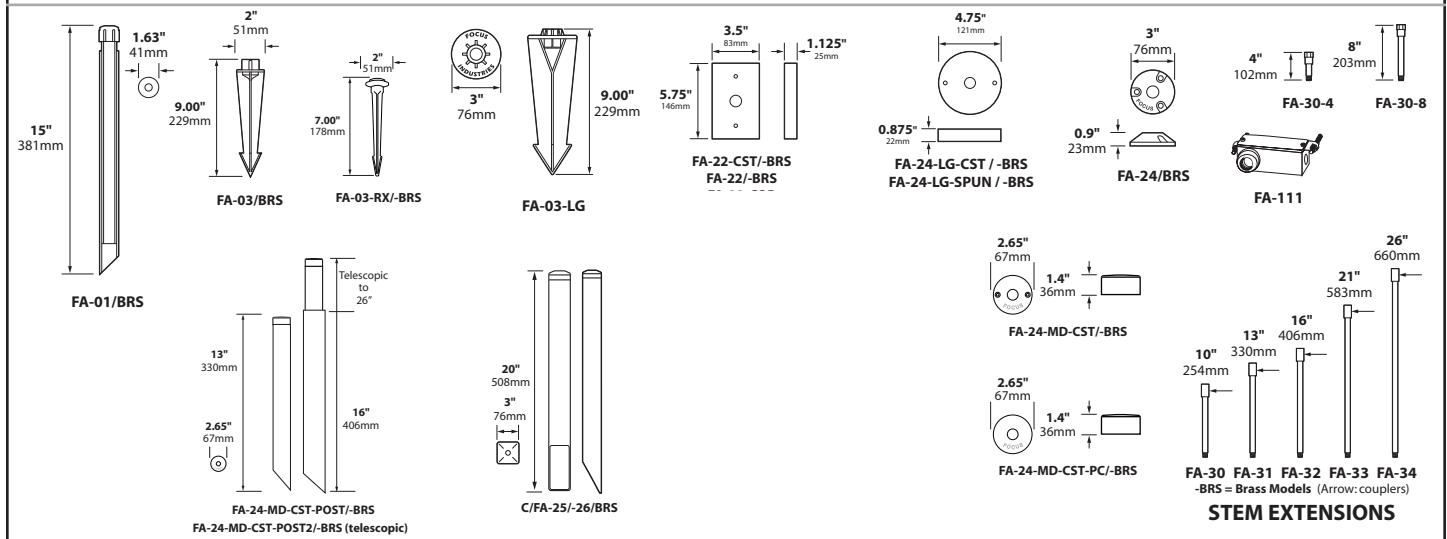

MOUNTING ACCESSORIES

BEAM/GLARE CONTROL ACCESSORIES

- FA-07 Square 1/4" Hex Cell Louver
- FA-10-BLUE Blue Plastic Gel
- FA-10-GREEN Green Plastic Gel
- HE Add to catalog # for Hood Extension

DL-04-HE
(With Hood Extension)