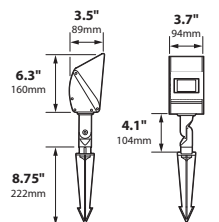

MOUNTING ACCESSORIES

BEAM/GLARE CONTROL ACCESSORIES

- FA-07 Square 1/4" Hex Cell Louver
- FA-10-BLUE Blue Plastic Gel
- FA-10-GREEN Green Plastic Gel
- HE Add to catalog # for Hood Extension

DL-04-HE
(With Hood Extension)