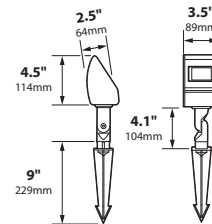

DL-04-LEDP-BLT

ORDERING INFORMATION

CATALOG NO.	DESCRIPTION	LAMP	EST. SHIP WEIGHT
DL-04-LEDP412V-BLT	12v Aluminum Floodlight	4w LED Panel	2.0 lbs
DL-04-LEDP412V-BRS	12v Brass Floodlight	4w LED Panel	3.0 lbs.