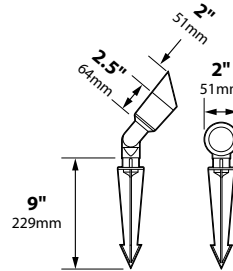

DL-17-BRT

ORDERING INFORMATION

CATALOG NO.	DESCRIPTION	LAMP	EST. SHIP WEIGHT
DL-17-BLT	Cast aluminum Bullet	20w MR11 FL(FTD)	2.0 lbs.
DL-17-BRS	Cast brass Bullet	20w MR11 FL(FTD)	3.0 lbs.