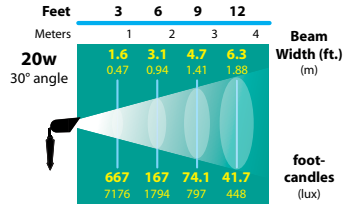

Black Texture (Standard)	Antique Verde	Bronze Texture	Camel	White Texture	Hunter Texture	Rust	Weathered Iron	Weathered Brown	Stucco	Rubbed Verde	Chrome Powder	Acid Rust	Acid Verde	Black Acid Treatment
-BLT	-ATV	-BRT	-CAM	-WTX	-HTX	-RST	-WIR	-WBR	-STU	-RBV	-CPR	-BAR/CAR	-BAV/CAV	-BAT