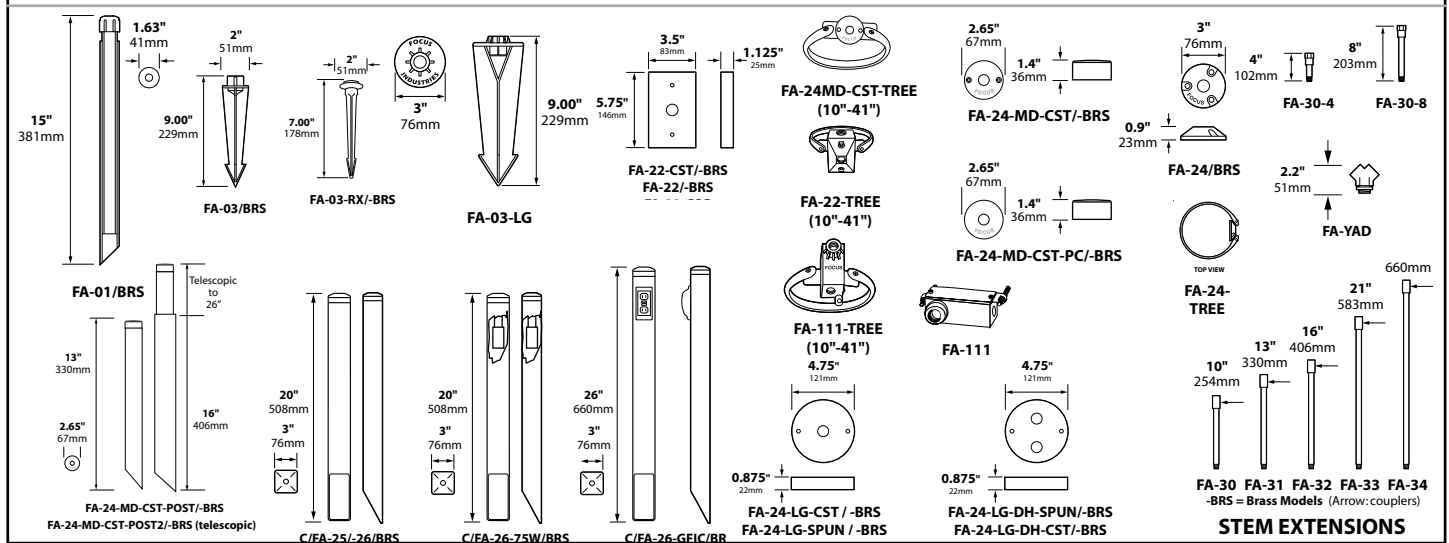

MOUNTING ACCESSORIES

BEAM/GLARE CONTROL ACCESSORIES

FA-08-17	Round 1/8" Hex Cell Louver
FA-10-17-BLUE	Blue Tempered Glass Lens
FA-10-17-GREEN	Green Tempered Glass Lens
FA-98-17	Linear Spread Tempered Glass Lens
FA-104-17	Wide Spread Tempered Glass Lens Softener

JOB INFORMATION

Type: _____ Date: _____

Job Name: _____

Cat. No.: _____

Lamp(s): _____

Specifier: _____

Contractor: _____

Notes: _____

FOCUS INDUSTRIES INC.
25301 COMMERCENTRE DRIVE
LAKE FOREST, CA 92630

www.focusindustries.com
sales@focusindustries.com
(949) 830-1350 • FAX (949) 830-3390

Black Texture (Standard)	Antique Verde	Bronze Texture	Camel	White Texture	Hunter Texture	Rust	Weathered Iron	Weathered Brown	Stucco	Rubbed Verde	Chrome Powder	Acid Rust	Acid Verde	Black Acid Treatment
-BLT	-ATV	-BRT	-CAM	-WTX	-HTX	-RST	-WIR	-WBR	-STU	-RBV	-CPR	-BAR/CAR	-BAV/CAV	-BAT