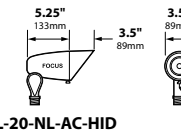

DL-20-NL-AC-HID-BRS

IP54