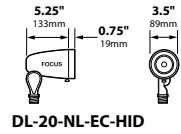

DIRECTIONAL LIGHTS DL-20-NL HID SERIES

TYPE

SPECIFICATIONS

CONSTRUCTION: Cast aluminum, cast brass or composite Bullet; matching heavy duty cast aluminum, brass or composite adjustable swivel

NOTE: Weep holes standard in bottom of fixture body to allow water to flow through when using outdoor rated PAR20 lamps without fixture lens and to allow air flow for high temperature HID PAR20 lamps. See DOWN LIGHTS note below for down light applications.

DL-20-NL-AC-HID-BRS

IP54

ORDERING INFORMATION

CATALOG NO.	DESCRIPTION	LAMP	SHIP WEIGHT
DL-20-NL-ECHID-BLT	Cast Aluminum HID PAR20 Bullet, extension collar	None	3.0 lbs.
DL-20-NL-ECHID-BRS	Cast Brass HID PAR20 Bullet, extension collar	None	5.0 lbs.
CDL-20-NL-ECHID-BLT	Composite HID PAR20 Bullet, extension collar	None	3.0 lbs.
DL-20-NL-ACHID-BLT	Cast Aluminum HID PAR20 Bullet, angle collar	None	3.0 lbs.
DL-20-NL-ACHID-BRS	Cast Brass HID PAR20 Bullet, angle collar	None	5.0 lbs.
CDL-20-NL-ACHID-BLT	Composite HID PAR20 Bullet, angle collar	None	3.0 lbs.