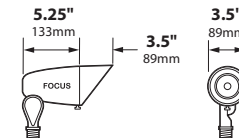

DL-20-AC-MR16