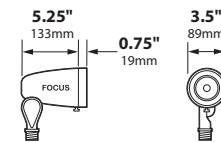

DL-20-MR16