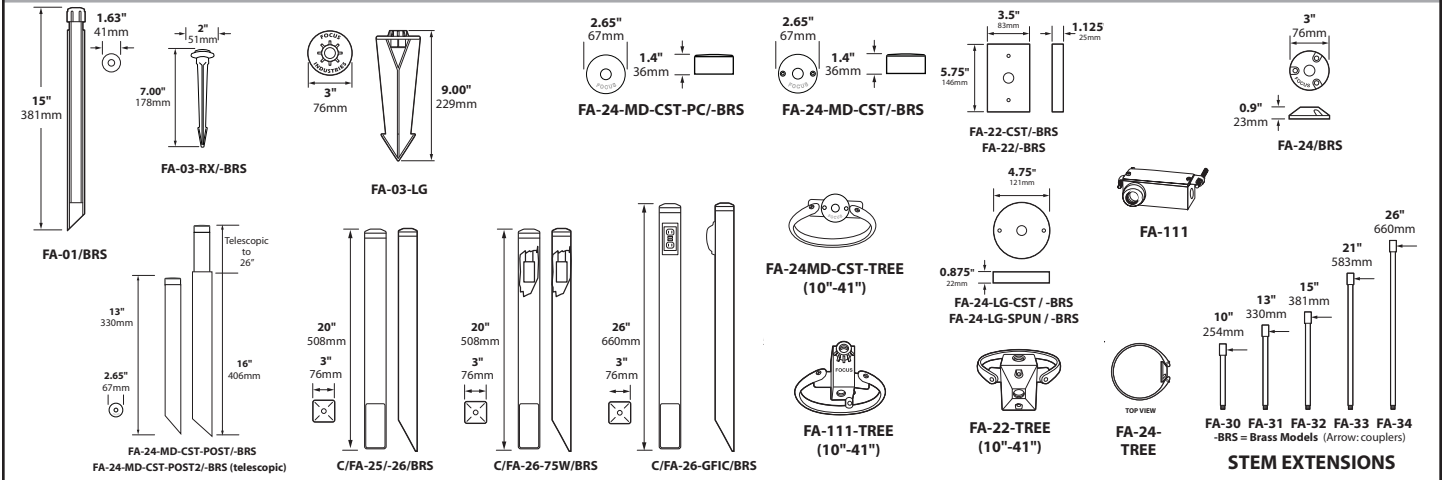

DIRECTIONAL LIGHTS DL-20-MR16 SERIES

TYPE

MOUNTING ACCESSORIES

LIGHT DISTRIBUTIONS AND PHOTOMETRICS