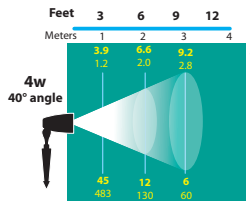

LIGHT DISTRIBUTIONS AND PHOTOMETRICS

FL-LED-MR16AS40