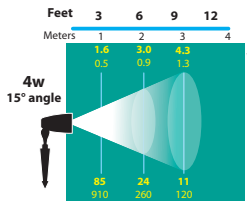

FL-LED-MR16AS15