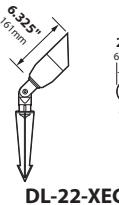

DL-22

DL-22-XEC