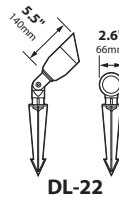

SOCKET: High temperature ceramic GU5.3 bi-pin with 250°C silicone lead wires

WIRING: Black 3 foot 18/2 zip cord from base of fixture (12v only)

For 25 foot 16/2 fixture lead wire add -25F to catalog number.

CONNECTION: FA-05 Quick Connector (not supplied) from fixture to main cable (12/2, 10/2 or 8/2 only)

MOUNTING: FA-03 black 9" ABS stake threaded 1/2" NPS

FINISH: Aluminum-Black texture polyester powder coat. Optional finishes available. Brass-Unfinished brass. Optional finishes available. Stainless Steel - machined finish

ORDERING INFORMATION

CATALOG NO.	DESCRIPTION	LAMP	SHIP WEIGHT
DL-22-BLT	Cast aluminum Bullet	20w MR16 FL(BAB)	2.0 lbs.
DL-22-BRS	Cast brass Bullet	20w MR16 FL(BAB)	3.0 lbs.
DL-22-SS	Cast Stainless Steel Bullet	20w MR16 FL(BAB)	2.0 lbs.
DL-22-XEC-BLT	Cast aluminum Bullet, X-long collar	20w MR16 FL(BAB)	2.0 lbs.
DL-22-XEC-BRS	Cast brass Bullet, X-long collar	20w MR16 FL(BAB)	4.0 lbs.