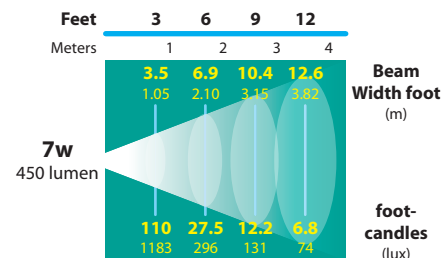

DIRECTIONAL LIGHTS

DL-42-LEDM7

TYPE

MOUNTING ACCESSORIES

LIGHT DISTRIBUTIONS AND PHOTOMETRICS

DL-42-LEDM715
15° SPOT

DL-42-LEDM740
40° FLOOD

DL-42-LEDM760
60° WIDE FLOOD