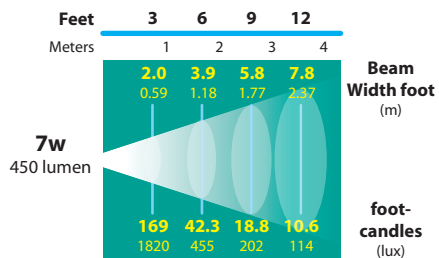

DIRECTIONAL LIGHTS

DL-42-LEDM7

TYPE

MOUNTING ACCESSORIES

LIGHT DISTRIBUTIONS AND PHOTOMETRICS

DL-42-LEDM715
15° SPOT

DL-42-LEDM740
40° FLOOD

DL-42-LEDM760
60° WIDE FLOOD