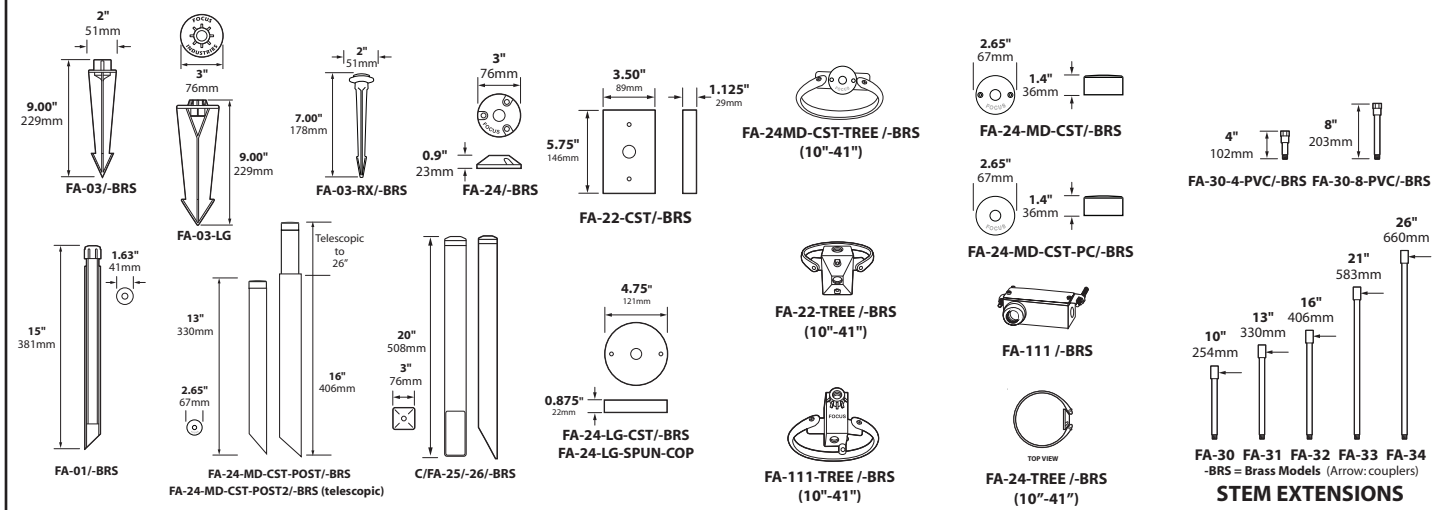

DL-42-LEDM1540-BLT

ORDERING INFORMATION

CATALOG NO.	DESCRIPTION	LAMP	SHIP WEIGHT
DL-42-LEDM715-BLT	Aluminum Bullet, 15° Optics	7w LED Module	3.0 lbs.
DL-42-LEDM740-BLT	Aluminum Bullet, 40° Optics	7w LED Module	3.0 lbs.
DL-42-LEDM760-BLT	Aluminum Bullet, 60° Optics	7w LED Module	3.0 lbs.
DL-42-LEDM7WF-BLT	Aluminum Bullet, No Optics	7w LED Module	3.0 lbs.
DL-42-LEDM715-BRS	Brass Bullet, 15° Optics	7w LED Module	5.0 lbs.
DL-42-LEDM740-BRS	Brass Bullet, 40° Optics	7w LED Module	5.0 lbs.
DL-42-LEDM760-BRS	Brass Bullet, 60° Optics	7w LED Module	5.0 lbs.
DL-42-LEDM7WF-BRS	Brass Bullet, No Optics	7w LED Module	5.0 lbs.
DL-42-LEDM715-COP	Copper Bullet, 15° Optics	7w LED Module	5.0 lbs.
DL-42-LEDM740-COP	Copper Bullet, 40° Optics	7w LED Module	5.0 lbs.
DL-42-LEDM760-COP	CopperBullet, 60° Optics	7w LED Module	5.0 lbs.
DL-42-LEDM7WF-COP	CopperBullet, No Optics	7w LED Module	5.0 lbs.

DIRECTIONAL LIGHTS

DL-42-LEDM7

TYPE

MOUNTING ACCESSORIES

LIGHT DISTRIBUTIONS AND PHOTOMETRICS

DL-42-LEDM715
15° SPOT

DL-42-LEDM740
40° FLOOD

DL-42-LEDM760
60° WIDE FLOOD