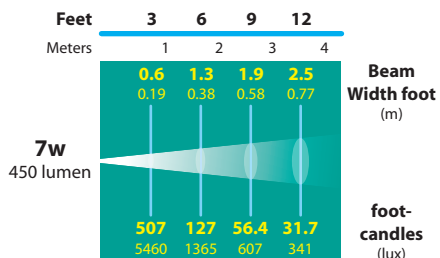

DIRECTIONAL LIGHTS

DL-42-LEDM7

TYPE

MOUNTING ACCESSORIES

LIGHT DISTRIBUTIONS AND PHOTOMETRICS

DL-42-LEDM715
15° SPOT

DL-42-LEDM740
40° FLOOD

DL-42-LEDM760
60° WIDE FLOOD