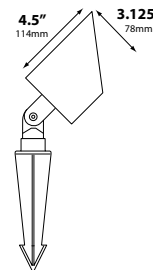

DL-42-LEDM1540-BLT

ORDERING INFORMATION

CATALOG NO.	DESCRIPTION	LAMP	SHIP WEIGHT
DL-42-LEDM715-BLT	Aluminum Bullet, 15° Optics	7w LED Module	3.0 lbs.
DL-42-LEDM740-BLT	Aluminum Bullet, 40° Optics	7w LED Module	3.0 lbs.
DL-42-LEDM760-BLT	Aluminum Bullet, 60° Optics	7w LED Module	3.0 lbs.
DL-42-LEDM7WF-BLT	Aluminum Bullet, No Optics	7w LED Module	3.0 lbs.
DL-42-LEDM715-BRS	Brass Bullet, 15° Optics	7w LED Module	5.0 lbs.
DL-42-LEDM740-BRS	Brass Bullet, 40° Optics	7w LED Module	5.0 lbs.
DL-42-LEDM760-BRS	Brass Bullet, 60° Optics	7w LED Module	5.0 lbs.
DL-42-LEDM7WF-BRS	Brass Bullet, No Optics	7w LED Module	5.0 lbs.
DL-42-LEDM715-COP	Copper Bullet, 15° Optics	7w LED Module	5.0 lbs.
DL-42-LEDM740-COP	Copper Bullet, 40° Optics	7w LED Module	5.0 lbs.
DL-42-LEDM760-COP	CopperBullet, 60° Optics	7w LED Module	5.0 lbs.
DL-42-LEDM7WF-COP	CopperBullet, No Optics	7w LED Module	5.0 lbs.