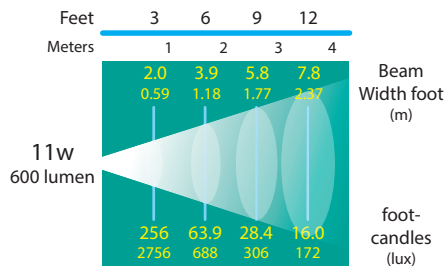

DIRECTIONAL LIGHTS

DL-43-LEDM11

TYPE

MOUNTING ACCESSORIES

LIGHT DISTRIBUTIONS AND PHOTOMETRICS

DL-43-LEDM1115
15° SPOT

DL-43-LEDM1140
40° FLOOD

DL-43-LEDM1160
60° WIDE FLOOD