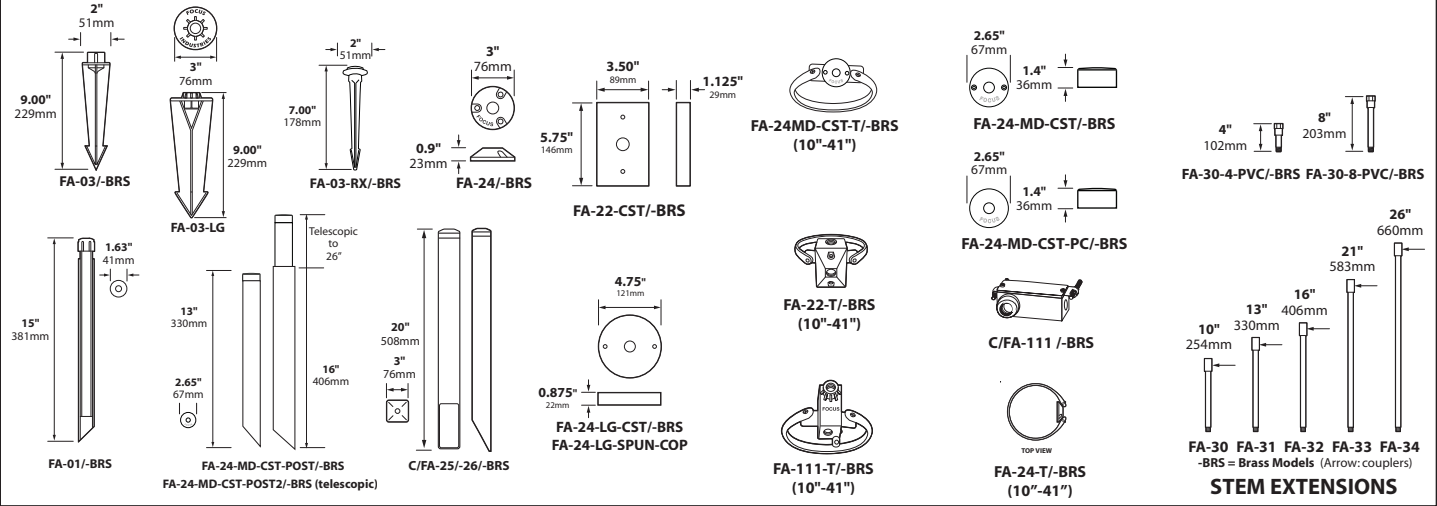

DIRECTIONAL LIGHTS

DL-43-LEDM11

TYPE

MOUNTING ACCESSORIES

LIGHT DISTRIBUTIONS AND PHOTOMETRICS

DL-43-LEDM1115
15° SPOT

DL-43-LEDM1140
40° FLOOD

DL-43-LEDM1160
60° WIDE FLOOD