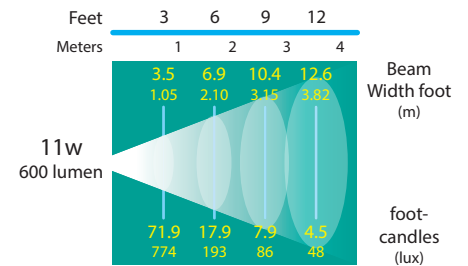

DIRECTIONAL LIGHTS

DL-43-LEDM11

TYPE

MOUNTING ACCESSORIES

LIGHT DISTRIBUTIONS AND PHOTOMETRICS

DL-43-LEDM1115
15° SPOT

DL-43-LEDM1140
40° FLOOD

DL-43-LEDM1160
60° WIDE FLOOD