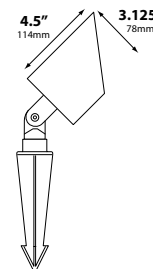

DL-43-LEDM1140-BLT

ORDERING INFORMATION

CATALOG NO.	DESCRIPTION	LAMP	SHIP WEIGHT
DL-43-LEDM1115-BLT	Aluminum Bullet, 15° Optics	11w LED Module	3.0 lbs.
DL-43-LEDM1140-BLT	Aluminum Bullet, 40° Optics	11w LED Module	3.0 lbs.
DL-43-LEDM1160-BLT	Aluminum Bullet, 60° Optics	11w LED Module	3.0 lbs.
DL-43-LEDM11WF-BLT	Aluminum Bullet, No Optics	11w LED Module	3.0 lbs.
DL-43-LEDM1115-BRS	Brass Bullet, 15° Optics	11w LED Module	5.0 lbs.
DL-43-LEDM1140-BRS	Brass Bullet, 40° Optics	11w LED Module	5.0 lbs.
DL-43-LEDM1160-BRS	Brass Bullet, 60° Optics	11w LED Module	5.0 lbs.
DL-43-LEDM11WF-BRS	Brass Bullet, No Optics	11w LED Module	5.0 lbs.
DL-43-LEDM1115-COP	Copper Bullet, 15° Optics	11w LED Module	5.0 lbs.
DL-43-LEDM1140-COP	Copper Bullet, 40° Optics	11w LED Module	5.0 lbs.
DL-43-LEDM1160-COP	Copper Bullet, 60° Optics	11w LED Module	5.0 lbs.
DL-43-LEDM11WF-COP	Copper Bullet, No Optics	11w LED Module	5.0 lbs.