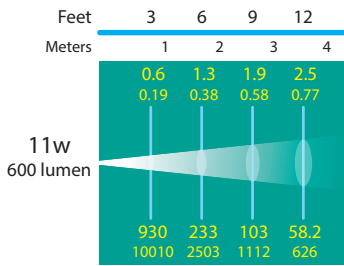

DIRECTIONAL LIGHTS

DL-43-LEDM11

TYPE

MOUNTING ACCESSORIES

LIGHT DISTRIBUTIONS AND PHOTOMETRICS

DL-43-LEDM1115
15° SPOT

DL-43-LEDM1140
40° FLOOD

DL-43-LEDM1160
60° WIDE FLOOD