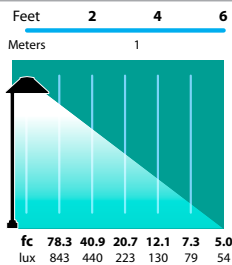

FA-24-LG-CST /-BRS, FA-24-LG-SPUN /-BRS: 4.75" 121mm, 0.875" 22mm

FA-24-MD-CST-PC/-BRS: 2.65" 67mm, 1.4" 36mm

FA-01-BRS: 15" 381mm, 1.63" 41mm

FA-24-MD-CST-POST/-BRS: 13" 330mm, 2.65" 67mm

FA-24-MD-CST-POST2/-BRS (telescopic): 16" 406mm, Telescopic to 26"

C/FA-25/-26/BRS: 20" 508mm, 3" 76mm

FA-30-4: 4" 102mm

FA-30-8: 8" 203mm

STEM EXTENSIONS: FA-30 FA-31 FA-32 FA-33 FA-34 -BRS = Brass Models (Arrow: couplers)

LIGHT DISTRIBUTIONS AND PHOTOMETRICS

PL-01

Half Spread Photometrics
12 ft. (3.7 m) diameter