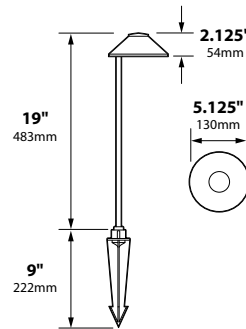

IP54

ORDERING INFORMATION

CATALOG NO.	DESCRIPTION	LAMP	SHIP WEIGHT
PL-01LEDP-BLT	Cast Aluminum 5.5" China Hat	4w Round LED Panel	2.0 lbs.
PL-01LEDP-BRS	Cast Brass 5.5" China Hat	4w Round LED Panel	3.0 lbs.

MOUNTING ACCESSORIES

FA-03-RX/-BRS: 7.00" 178mm, 2" 51mm

FA-03-LG: 9.00" 229mm, 3" 76mm

FA-24-BRS: 0.9" 23mm, 3" 76mm

FA-22-CST/-BRS, FA-22/-BRS: 3.5" 89mm, 1.125" 28mm, 5.75" 146mm

FA-24-MD-CST/-BRS: 2.65" 67mm, 1.4" 36mm

FA-24-LG-CST /-BRS, FA-24-LG-SPUN /-BRS: 4.75" 121mm, 0.875" 22mm

FA-24-MD-CST-PC/-BRS: 2.65" 67mm, 1.4" 36mm

FA-01-BRS: 15" 381mm, 1.63" 41mm

FA-24-MD-CST-POST/-BRS: 13" 330mm, 2.65" 67mm

FA-24-MD-CST-POST2/-BRS (telescopic): 16" 406mm, Telescopic to 26"

C/FA-25/-26/BRS: 20" 508mm, 3" 76mm

FA-30-4: 4" 102mm

FA-30-8: 8" 203mm

STEM EXTENSIONS: FA-30 FA-31 FA-32 FA-33 FA-34 -BRS = Brass Models (Arrow: couplers)