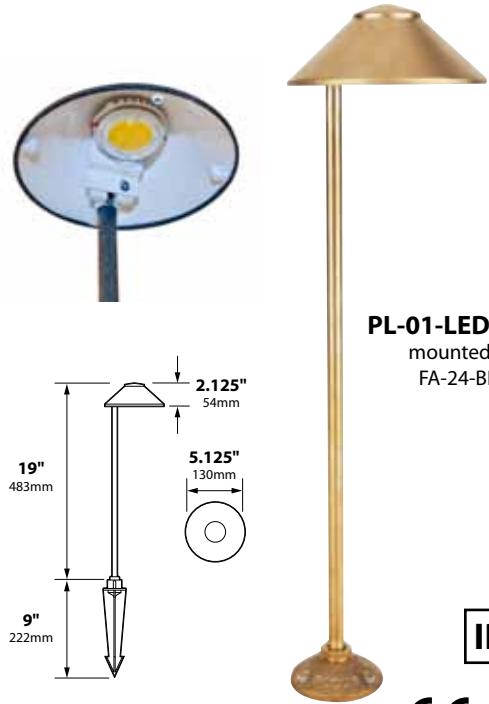

LED PATH LIGHTS PL-01-LEDP SERIES

TYPE

SPECIFICATIONS

CONSTRUCTION: Cast aluminum or cast brass China Hat; matching extruded aluminum or brass stanchion

LIGHT SOURCE: 12v, 4w, 300 lumen integrated round LED flat panel, warm white 3000K; optional cool white 5200K 320 lumen available (modify part number to LEDP52)

LIFETIME RATING: 50,000 Hours

12v EXTERNAL DRIVER: 4w 350mA output, 12v AC input. Voltage range of 9 to 18 volts with optimum operating range of 10 to 15 volts for consistent performance and brightness. For use with magnetic transformers only.

SOCKET: None- LED is hard wired inside fixture

LENS: Clear acrylic (standard) Optional sand blast (-SB) or White (-WHT) available

WIRING: Black 3 foot 18/2 zip cord from base of fixture (12v only)

For 25 foot 16/2 fixture lead wire add -25F to catalog number.

120v standard wiring

CONNECTION: FA-05 Quick Connector (not supplied) from fixture to main cable (12/2, 10/2 or 8/2 only) 12v only

MOUNTING: FA-03 black 9" ABS stake, tapped 1/2" NPS

FINISH: Aluminum - Black texture polyester powder coat. Optional finishes available
Brass - Unfinished brass. Optional finishes available

NOTE: Optional 120v to 277v drivers available. Must use FA-26 mounting post or junction box

PL-01-LEDP-BRS
mounted on
FA-24-BRS