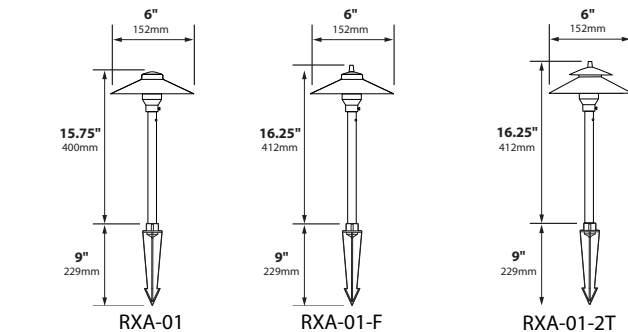

ORDERING INFORMATION

CATALOG NO.	DESCRIPTION	LAMP	SHIP WEIGHT
RXA-01-COP	Copper 6" China Hat, w/ Adjustable Hub	20w T4 Halogen	3.0 lbs.
RXA-01-F-COP	Copper 6" China Hat, Finial w/ Adjustable Hub	20w T4 Halogen	3.0 lbs.
RXA-01-2T-COP	Copper 6" China Hat, Two Tier w/ Adjustable Hub	20w T4 Halogen	3.0 lbs.
RXA-01-SS	316 Stainless Steel 6" China Hat, w/ Adjustable Hub	20w T4 Halogen	3.0 lbs.
RXA-01-F-SS	316 Stainless Steel 6" China Hat, Finial w/ Adjustable Hub	20w T4 Halogen	3.0 lbs.
RXA-01-2T-SS	316 Stainless Steel 6" China Hat, Two Tier w/ Adjustable Hub	20w T4 Halogen	3.0 lbs.
RXA-01-BLT	Aluminum 6" China Hat, w/ Adjustable Hub	20w T4 Halogen	3.0 lbs.
RXA-01-F-BLT	Aluminum 6" China Hat, Finial w/ Adjustable Hub	20w T4 Halogen	3.0 lbs.

RXA-01-COP

RXA-01-WBR

RXA-01-2T-COP

MOUNTING ACCESSORIES

FA-03-RX/-BRS, FA-03/BRS, FA-03-LG, FA-24-MD-CST-POST/-BRS, C/FA-25/-26/BRS, C/FA-26-75W/BRS, C/FA-26-GFIC/BRS, C/FA-39/BRS, FA-24-MD-CST-PC/-BRS, FA-24-LG-CST / -BRS, FA-24-LG-SPUN / -BRS, FA-30-4, FA-30-8, FA-30, FA-31, FA-32, FA-33, FA-34

STEM EXTENSIONS
-BRS = Brass Models (Arrow: couplers)