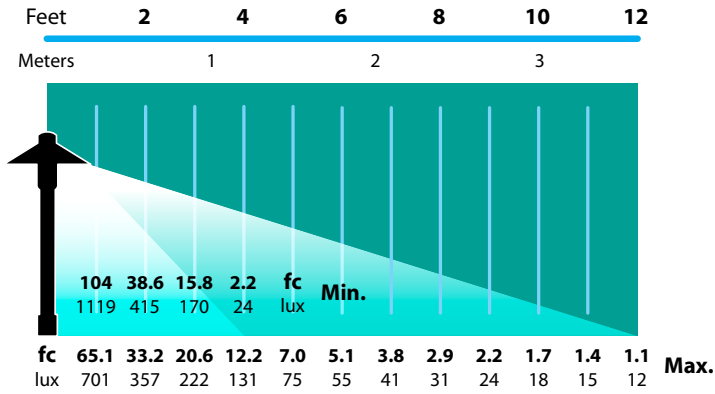

AREA LIGHTS RXA-01 SERIES

TYPE

LIGHT DISTRIBUTIONS AND PHOTOMETRICS

RXA-01

Half Spread Photometrics
8 ft. (2.4m) to 24 ft. (7.3m) diameter

Black Texture (Standard)	Antique Verde	Bronze Texture	Camel	White Texture	Hunter Texture	Rust	Weathered Iron	Weathered Brown	Stucco	Rubbed Verde	Chrome Powder	Acid Rust	Acid Verde	Black Acid Treatment
-BLT	-ATV	-BRT	-CAM	-WTX	-HTX	-RST	-WIR	-WBR	-STU	-RBV	-CPR	-BAR/CAR	-BAV/CAV	-BAT