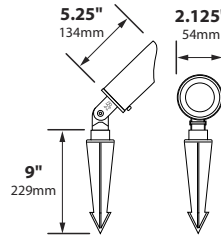

SOCKET: High temperature ceramic GU5.3 bi-pin with 250°C silicone lead wires

WIRING: Black 3 foot 18/2 zip cord from base of fixture (12v only)
 For 25 foot 16/2 fixture lead wire add -25F to catalog number.

RXD-02-COP

RXD-02-CAM

ORDERING INFORMATION

CATALOG NO.	DESCRIPTION	LAMP	SHIP WEIGHT
RXD-02-COP	Copper Bullet	20w MR16 FL(BAB)	3.0 lbs.
RXD-02-BLT	Aluminum Bullet	20w MR16 FL(BAB)	3.0 lbs.

LAMP AND STAKE **INSTALLED** TO SAVE YOU TIME AND MONEY