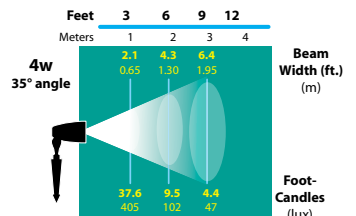

2x RXD-08-LED-BRS
with optional
FA-24-LG-CST-DH-BRS canopy

MOUNTING ACCESSORIES

LIGHT DISTRIBUTIONS AND PHOTOMETRICS

FL-13-BAB-FG

FL-13-ESX-FG

FL-13-WFG

FL-13-VWFL-FG

FL-LED-MR16-BAB