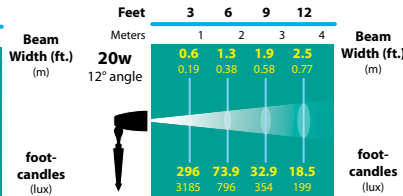

2x RXD-08-LED-BRS
with optional
FA-24-LG-CST-DH-BRS canopy

MOUNTING ACCESSORIES

LIGHT DISTRIBUTIONS AND PHOTOMETRICS

FL-13-BAB-FG

FL-13-ESX-FG

FL-13-WFG

FL-13-VWFL-FG

FL-LED-MR16-BAB