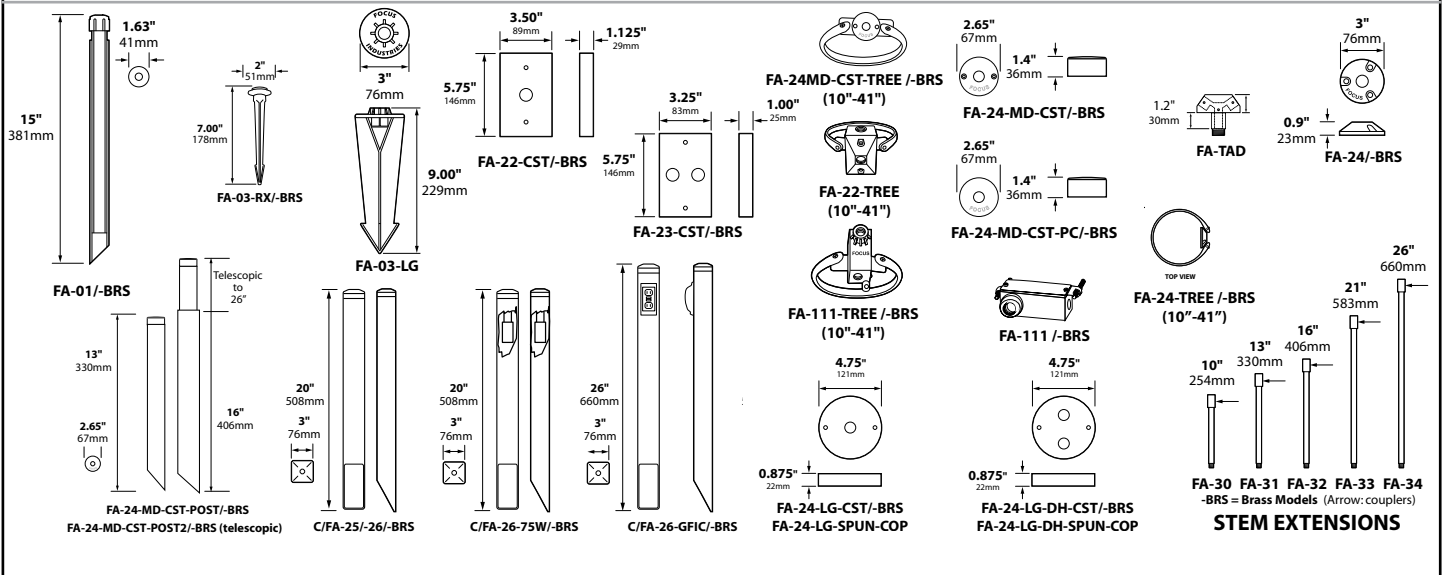

MOUNTING ACCESSORIES

LIGHT DISTRIBUTIONS AND PHOTOMETRICS