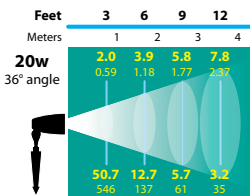

FL-13-BAB-FG