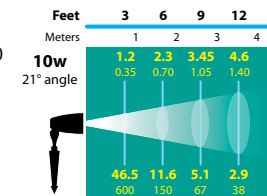

2x RXD-08-LED-BRS
with optional
FA-24-LG-CST-DH-BRS canopy

MOUNTING ACCESSORIES

LIGHT DISTRIBUTIONS AND PHOTOMETRICS

FL-13-BAB-FG

FL-13-ESX-FG

FL-13-WFG

FL-13-VWFL-FG

FL-LED-MR16-BAB