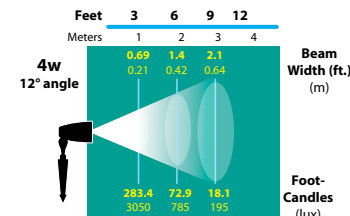

2x RXD-08-LED-BRS
with optional
FA-24-LG-CST-DH-BRS canopy

MOUNTING ACCESSORIES

LIGHT DISTRIBUTIONS AND PHOTOMETRICS

FL-13-BAB-FG

FL-13-ESX-FG

FL-13-WFG

FL-13-VWFL-FG

FL-LED-MR16-BAB