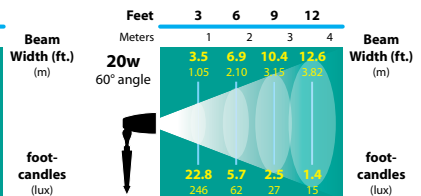

2x RXD-08-LED-BRS
with optional
FA-24-LG-CST-DH-BRS canopy

MOUNTING ACCESSORIES

LIGHT DISTRIBUTIONS AND PHOTOMETRICS

FL-13-BAB-FG

FL-13-ESX-FG

FL-13-WFG

FL-13-VWFL-FG

FL-LED-MR16-BAB