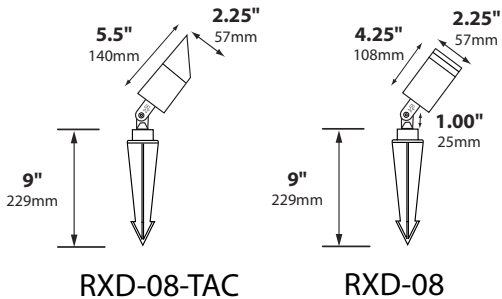

ORDERING INFORMATION

CATALOG NO.	DESCRIPTION	LAMP	SHIP WEIGHT
RXD-08-LED3-BRS	Cast Brass Bullet	3w MR16 LED 36° FL	3.0 lbs.
RXD-08-TAC-LED3-BRS	Cast Brass Bullet, Threaded Angle Cap	3w MR16 LED 36° FL	3.5 lbs.

LAMP AND STAKE *INSTALLED* TO SAVE YOU TIME AND MONEY