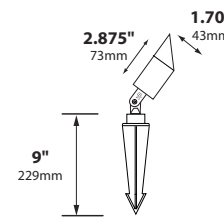

RXD-09-TAC