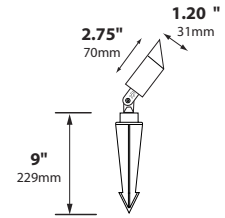

RXD-10-TAC

BEAM/GLARE CONTROL ACCESSORIES

RXD-08

FA-08-21	Round 1/8" Black Hex Cell Louver
FA-99	Clear convex lens
FA-11-RXD02-BLUE	Blue Tempered Flat Glass Lens
FA-11-RXD02-GREEN	Green Tempered Flat Glass Lens
FA-11-RXD02-AMBER	Amber Tempered Flat Glass Lens
FA-11-RXD02-RED	Red Tempered Flat Glass Lens
FA-98-36C16	Linear Spread Tempered Glass Lens
FA-104-SB	Wide Spread Sand Blasted Glass Lens

RXD-09

FA-08-17	Round 1/8" Black Hex Cell Louver
FA-11-17-BLUE	Blue Tempered Flat Glass Lens
FA-11-17-GREEN	Green Tempered Flat Glass Lens
FA-11-17-AMBER	Amber Tempered Flat Glass Lens
FA-11-17-RED	Red Tempered Flat Glass Lens
FA-98-17	Linear Spread Tempered Glass Lens
FA-104-17-SB	Wide Spread Sand Blasted Glass Lens

RXD-10

FA-08-23	Round 1/8" Black Hex Cell Louver
FA-11-23-BLUE	Blue Tempered Flat Glass Lens
FA-11-23-GREEN	Green Tempered Flat Glass Lens
FA-11-23-AMBER	Amber Tempered Flat Glass Lens
FA-11-23-RED	Red Tempered Flat Glass Lens
FA-98-23	Linear Spread Tempered Glass Lens
FA-104-23-SB	Wide Spread Sand Blasted Glass Lens

JOB INFORMATION

Type:	Date:
Job Name:	
Cat. No.:	
Lamp(s):	
Specifier:	
Contractor:	
Notes:	

FOCUS INDUSTRIES INC.®
25301 COMMERCENTRE DRIVE
LAKE FOREST, CA 92630

www.focusindustries.com
sales@focusindustries.com
(949) 830-1350