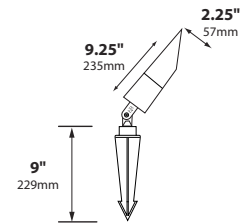

RXD-08-ETAC