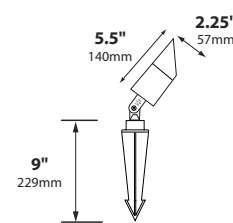

ORDERING INFORMATION

CATALOG NO.	DESCRIPTION	LAMP	SHIP WEIGHT
RXD-08-TAC-LED3-BRS	Cast Brass Bullet, Threaded Angle Cap	3w MR16 LED 36° FL	3.0 lbs.
RXD-08-ETAC-LED3-BRS	Cast Brass Bullet, Extended Threaded Angle Cap	3w MR16 LED 36° FL	4.0 lbs.
RXD-09-TAC-LED-BRS	Cast Brass Bullet, Threaded Angle Cap	2w MR11 LED 40° FL	2.0 lbs.
RXD-10-TAC-LED-BRS	Cast Brass Bullet, Threaded Angle Cap	1.5w MR8 LED	2.0 lbs.