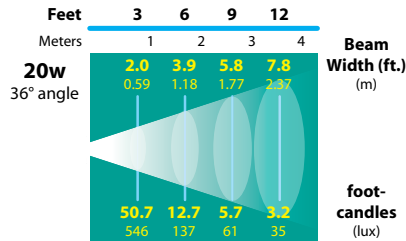

LIGHT DISTRIBUTIONS AND PHOTOMETRICS

FL-13-BAB-FG