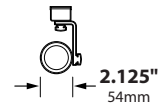

## ORDERING INFORMATION

CATALOG NO.	DESCRIPTION	LAMP	SHIP WEIGHT
RXS-01-COP	Copper Surface Mount Bullet with Aiming Bracket and J-Box	20w MR16 FL(BAB)	2.0 lbs.