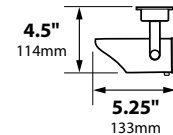

## ORDERING INFORMATION

CATALOG NO.	DESCRIPTION	LAMP	SHIP WEIGHT
RXS-01-COP	Copper Surface Mount Bullet with Aiming Bracket and J-Box	20w MR16 FL(BAB)	2.0 lbs.