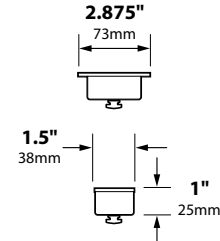

SURFACE MOUNT RXS-01 SERIES

TYPE

SPECIFICATIONS

CONSTRUCTION: Copper directional Bullet; matching stamped copper FA-111-SM J-box and adjustable aiming bracket

LENS: High impact clear tempered convex glass

O-RING: High temperature red silicone

LAMP SUPPLIED: 20w MR16 FL(BAB) 5000 hours average rating (35w max)

LAMP OPTIONS: We recommend ARROW 4w LED (-LED) or 6w LED (-LED6W); 50,000 hour or ARROW SAVER 4w LED (-LAS); 40,000 hour

SOCKET: High temperature ceramic GU5.3 bi-pin with 250°C silicone lead wires

WIRING: Black 3 foot 18/2 zip cord from base of fixture (12v only)

For 25 foot 16/2 fixture lead wire add -25F to catalog number.

CONNECTION: FA-05 Quick Connector (not supplied) from fixture to main cable (12/2, 10/2 or 8/2 only)

MOUNTING: FA-111-SM surface mount J-box

FINISH: Unfinished Copper. Optional finishes available

ORDERING INFORMATION

CATALOG NO.	DESCRIPTION	LAMP	SHIP WEIGHT
RXS-01-COP	Copper Surface Mount Bullet with Aiming Bracket and J-Box	20w MR16 FL(BAB)	2.0 lbs.

LIGHT DISTRIBUTIONS AND PHOTOMETRICS

FA-111-SM

JOB INFORMATION

Type: _____ Date: _____

Job Name: _____

Cat. No.: _____

Lamp(s): _____

Specifier: _____

Contractor: _____

Notes: _____

FOCUS INDUSTRIES INC.
25301 COMMERCENTRE DRIVE
LAKE FOREST, CA 92630

www.focusindustries.com
sales@focusindustries.com
(949) 830-1350 • FAX (949) 830-3390

BEAM/GLARE CONTROL ACCESSORIES

- FA-08-21 Round 1/8" Hex Cell Louver
- FA-11-33-BLUE Blue Tempered Flat Glass Lens
- FA-11-33-GREEN Green Tempered Flat Glass Lens
- FA-11-33-AMBER Amber Tempered Flat Glass Lens
- FA-11-33-RED Red Tempered Flat Glass Lens
- FA-98-02 Linear Spread Tempered Glass Lens
- FA-104-SB Wide Spread Sand Blasted Glass Lens Softener