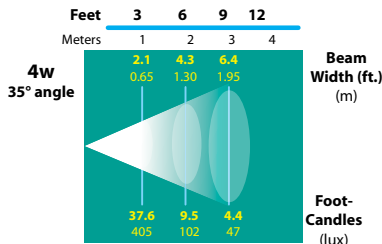

FL-LED-MR16-BAB