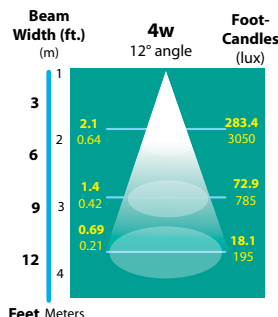

FL-LED-MR16-ESX

BEAM/GLARE CONTROL ACCESSORIES

- FA-08-21 Round 1/8" Black Hex Cell Louver
- FA-11-BLUE Blue Tempered Flat Glass Lens
- FA-11-GREEN Green Tempered Flat Glass Lens
- FA-11-AMBER Amber Tempered Flat Glass Lens
- FA-11-RED Red Tempered Flat Glass Lens
- FA-98-36C16 Linear Spread Tempered Glass Lens
- FA-104-SB Wide Spread Sand Blasted Glass Lens

JOB INFORMATION	
Type:	Date:
Job Name:	
Cat.No.:	
Lamp(s):	
Specifier:	
Contractor:	
Notes:	
FOCUS INDUSTRIES INC.® 25301 COMMERCE CENTRE DRIVE LAKE FOREST, CA 92630	
www.focusindustries.com sales@focusindustries.com (949) 830-1350 • FAX (949) 830-3390	

Black Texture (Standard)	Antique Verde	Bronze Texture	Camel	White Texture	Hunter Texture	Rust	Weathered Iron	Weathered Brown	Stucco	Rubbed Verde	Chrome Powder	Acid Rust	Acid Verde	Black Acid Treatment
-BLT	-ATV	-BRT	-CAM	-WTX	-HTX	-RST	-WIR	-WBR	-STU	-RBV	-CPR	-BAR/CAR	-BAV/CAV	-BAT