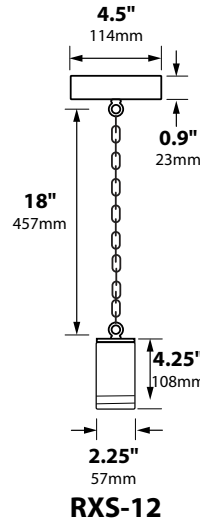

## SPECIFICATIONS

**CONSTRUCTION:** Machined brass cylinder with threaded cap on 18" long baby oval brass chain and cast brass hoop; matching brass FA-24-LG canopy

**LENS:** Clear tempered stepped glass

**SOCKET:** High temperature ceramic GU5.3 bi-pin with 250°C silicone lead wires

**WIRING:** Black 2 foot 18/2 zip cord from base of fixture (12v only)  
For 25 foot 16/2 fixture lead wire add -25F to catalog number.

**CONNECTION:** FA-05 Quick Connector (not supplied) from fixture to main cable (12/2, 10/2 or 8/2 only)

**FINISH:** Brass-Unfinished brass. Optional finishes available

RXS-12-BRS

## ORDERING INFORMATION

CATALOG NO.	DESCRIPTION	LAMP	SHIP WEIGHT
RXS-12-BRS	Cast Brass Bullet Hanging Light	20w MR16 FL(BAB)	3.0 lbs.