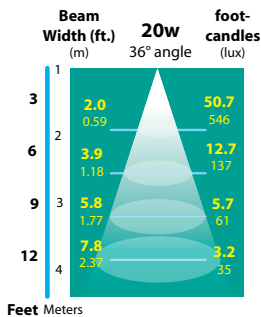

LIGHT DISTRIBUTIONS AND PHOTOMETRICS

FL-13-BAB-FG