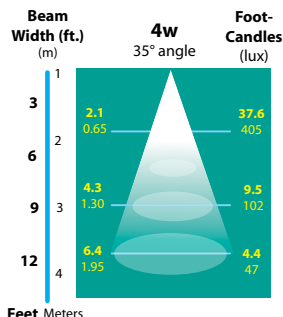

FL-LED-MR16-BAB