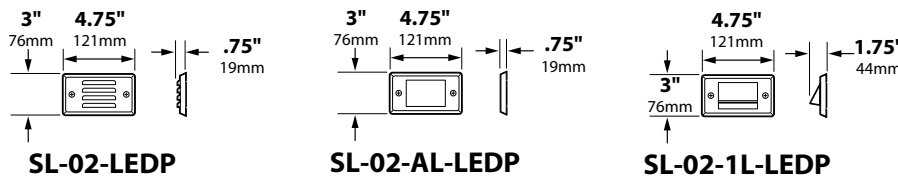

Black Texture (Standard)	Antique Verde	Bronze Texture	Camel	White Texture	Hunter Texture	Rust	Weathered Iron	Weathered Brown	Stucco	Rubbed Verde	Chrome Powder	Acid Rust	Acid Verde	Black Acid Treatment
-BLT	-ATV	-BRT	-CAM	-WTX	-HTX	-RST	-WIR	-WBR	-STU	-RBV	-CPR	-BAR/CAR	-BAV/CAV	-BAT