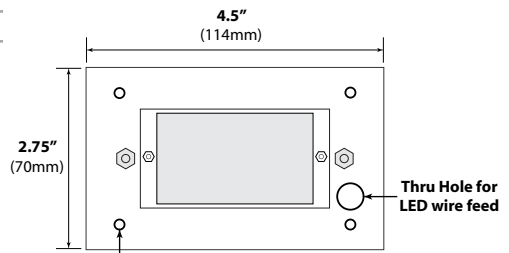

Back Plate Mounting Hole (X4)

JOB INFORMATION

Type: _____ Date: _____
Job Name: _____
Cat. No.: _____
Lamp(s): _____
Specifier: _____
Contractor: _____
Notes: _____

FOCUS INDUSTRIES INC.
25301 COMMERCENTRE DRIVE
LAKE FOREST, CA 92630
www.focusindustries.com
sales@focusindustries.com
(949) 830-1350 • FAX (949) 830-3390