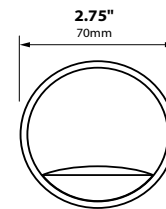

LIGHT DISTRIBUTIONS AND PHOTOMETRICS

IP54

CE

JOB INFORMATION

Type: _____ Date: _____

Job Name: _____

Cat. No.: _____

Lamp(s): _____

Specifier: _____

Contractor: _____

Notes: _____

FOCUS INDUSTRIES INC.
25301 COMMERCENTRE DRIVE
LAKE FOREST, CA 92630

www.focusindustries.com
sales@focusindustries.com
(949) 830-1350 • FAX (949) 830-3390

Black Texture (Standard)	Antique Verde	Bronze Texture	Camel	White Texture	Hunter Texture	Rust	Weathered Iron	Weathered Brown	Stucco	Rubbed Verde	Chrome Powder	Acid Rust	Acid Verde	Black Acid Treatment
-BLT	-ATV	-BRT	-CAM	-WTX	-HTX	-RST	-WIR	-WBR	-STU	-RBV	-CPR	-BAR/CAR	-BAV/CAV	-BAT