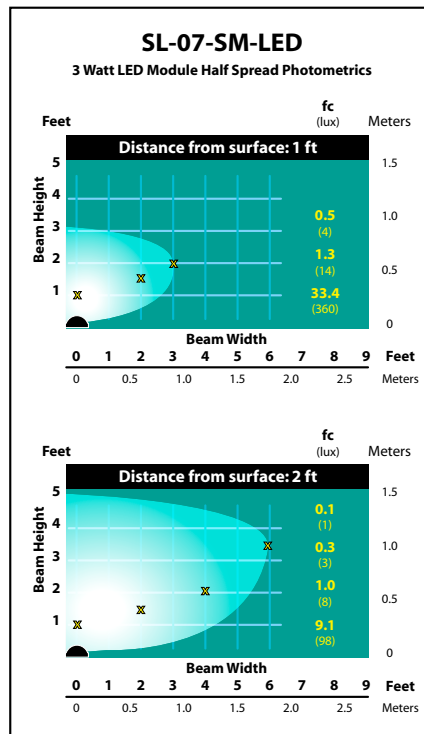

LENS: Sand blasted tempered flat glass

LED SUPPLIED: 12v 3w LED Module equal to 20w Halogen

LEDs: Cree

Color Temp: 3000K

Lumens: 150

Driver: On Board 10v to 15v AC/DC input

Current: 400mA constant current

Hours: 50,000 hours rating

LEGACY LAMP SUPPLIED: 5w T3 bi-pin Xenon; 10,000 hours average rating (5w max)

LIGHT SOURCE OPTIONS: None

SOCKET: GZ4 bi-pin with 250° C silicone lead wires (5 watt Xenon models only)

WIRING: Black 5 foot 18/2 zip cord from base of fixture (12v only)

For 25 foot 16/2 fixture lead wire add -25F to catalog number.

MOUNTING: Back plate and hardware supplied

FINISH: Aluminum - Black texture polyester powder coat. Optional finishes available

Brass - Unfinished brass. Optional finishes available

Stainless Steel - Brushed stainless steel

LEDS by CREE

ORDERING INFORMATION

CATALOG NO.	DESCRIPTION	LAMP	SHIP WEIGHT
SL-07-SM-LEDM-BLT	Cast Aluminum Small Surface Light	3w LED module	1.0 lbs.
SL-07-SM-LEDM-BRS	Cast Brass Small Surface Light	3w LED module	1.0 lbs.
SL-07-SM-LEDM-SS	Cast Stainless Steel Small Surface Light	3w LED module	1.0 lbs.
SL-07-SM-BLT	Cast Aluminum Small Surface Light	5w T3 Xenon	1.0 lbs.
SL-07-SM-BRS	Cast Brass Small Surface Light	5w T3 Xenon	1.0 lbs.
SL-07-SM-SS	Cast Stainless Steel Small Surface Light	5w T3 Xenon	1.0 lbs.

LIGHT DISTRIBUTIONS AND PHOTOMETRICS

IP54

CE

JOB INFORMATION

Type: _____ Date: _____

Job Name: _____

Cat. No.: _____

Lamp(s): _____

Specifier: _____

Contractor: _____

Notes: _____

FOCUS INDUSTRIES INC.
25301 COMMERCENTRE DRIVE
LAKE FOREST, CA 92630

www.focusindustries.com
sales@focusindustries.com
(949) 830-1350 • FAX (949) 830-3390

Black Texture (Standard)	Antique Verde	Bronze Texture	Camel	White Texture	Hunter Texture	Rust	Weathered Iron	Weathered Brown	Stucco	Rubbed Verde	Chrome Powder	Acid Rust	Acid Verde	Black Acid Treatment
-BLT	-ATV	-BRT	-CAM	-WTX	-HTX	-RST	-WIR	-WBR	-STU	-RBV	-CPR	-BAR/CAR	-BAV/CAV	-BAT