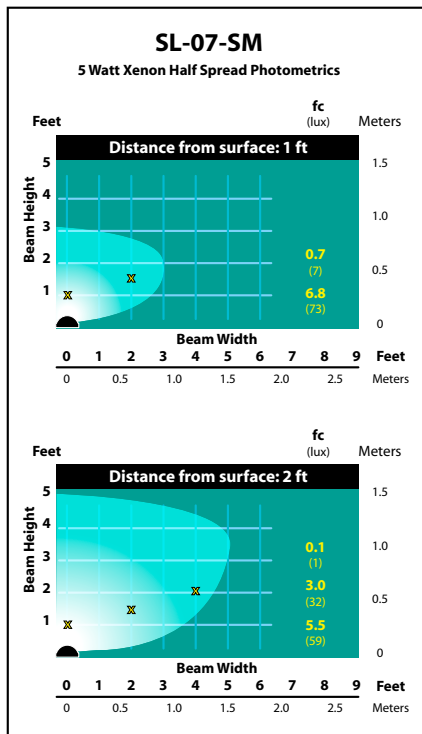

LENS: Sand blasted tempered flat glass

LED SUPPLIED: 12v 3w LED Module equal to 20w Halogen

LEDs: Cree

Color Temp: 3000K

Lumens: 150

Driver: On Board 10v to 15v AC/DC input

Current: 400mA constant current

Hours: 50,000 hours rating

LEGACY LAMP SUPPLIED: 5w T3 bi-pin Xenon; 10,000 hours average rating (5w max)

LIGHT SOURCE OPTIONS: None

SOCKET: GZ4 bi-pin with 250° C silicone lead wires (5 watt Xenon models only)

WIRING: Black 5 foot 18/2 zip cord from base of fixture (12v only)

For 25 foot 16/2 fixture lead wire add -25F to catalog number.

MOUNTING: Back plate and hardware supplied

FINISH: Aluminum - Black texture polyester powder coat. Optional finishes available

Brass - Unfinished brass. Optional finishes available

Stainless Steel - Brushed stainless steel

LEDS by CREE

ORDERING INFORMATION

CATALOG NO.	DESCRIPTION	LAMP	SHIP WEIGHT
SL-07-SM-LEDM-BLT	Cast Aluminum Small Surface Light	3w LED module	1.0 lbs.
SL-07-SM-LEDM-BRS	Cast Brass Small Surface Light	3w LED module	1.0 lbs.
SL-07-SM-LEDM-SS	Cast Stainless Steel Small Surface Light	3w LED module	1.0 lbs.
SL-07-SM-BLT	Cast Aluminum Small Surface Light	5w T3 Xenon	1.0 lbs.
SL-07-SM-BRS	Cast Brass Small Surface Light	5w T3 Xenon	1.0 lbs.
SL-07-SM-SS	Cast Stainless Steel Small Surface Light	5w T3 Xenon	1.0 lbs.

LIGHT DISTRIBUTIONS AND PHOTOMETRICS

IP54

CE

JOB INFORMATION

Type: _____ Date: _____

Job Name: _____

Cat. No.: _____

Lamp(s): _____

Specifier: _____

Contractor: _____

Notes: _____

FOCUS INDUSTRIES INC.
25301 COMMERCENTRE DRIVE
LAKE FOREST, CA 92630

www.focusindustries.com
sales@focusindustries.com
(949) 830-1350 • FAX (949) 830-3390

Black Texture (Standard)	Antique Verde	Bronze Texture	Camel	White Texture	Hunter Texture	Rust	Weathered Iron	Weathered Brown	Stucco	Rubbed Verde	Chrome Powder	Acid Rust	Acid Verde	Black Acid Treatment
-BLT	-ATV	-BRT	-CAM	-WTX	-HTX	-RST	-WIR	-WBR	-STU	-RBV	-CPR	-BAR/CAR	-BAV/CAV	-BAT