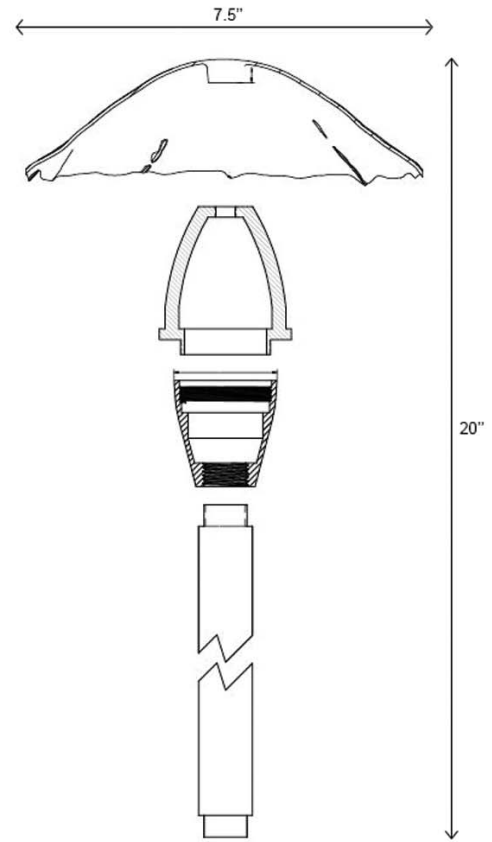

CALABASAS

LV28

FINISHES

TREE MOUNT OPTIONAL

6", 12", 18", 24"
EXTENSIONS

PVC SPIKE
GROUND STAKE

BULB
MAX WATTAGE
POWER
BULK BOX QUANTITY
HEIGHT
DEPTH
WIDTH

BI-PIN
10W
12V TRANSFORMER
6
20"
7.5"
7.5"

CONSTRUCTION
IP CODE
WEIGHT
BULK BOX WEIGHT
WIRING
WARRANTY
MOUNTING

DIE CAST BRASS
65
3.31 LBS
19.84 LBS
18" OF #18-2, SPT-1W LEADS
LIFETIME
PVC STAKE