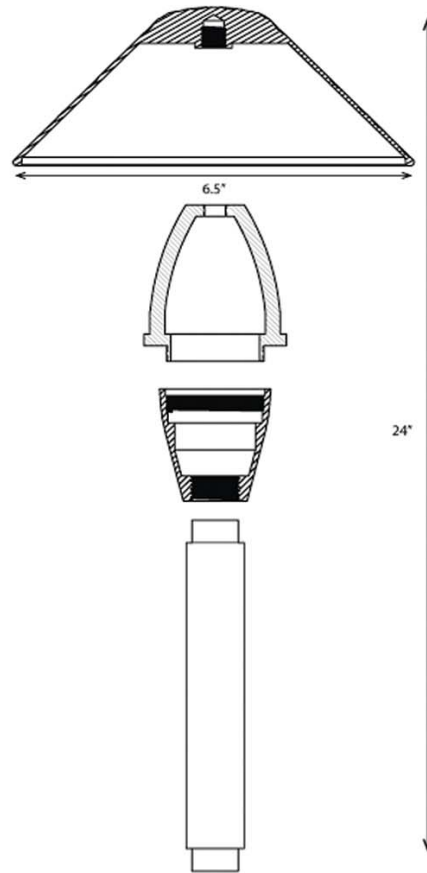

MONTEREY

LV67

FINISHES

TREE MOUNT OPTIONAL

6", 12", 18", 24"
EXTENSIONS

PVC SPIKE
GROUND STAKE

BULB
MAX WATTAGE
POWER
BULK BOX QUANTITY
HEIGHT
DEPTH
WIDTH

BI-PIN
10W
12V TRANSFORMER
6
24"
6.5"
6.5"

CONSTRUCTION
IP CODE
WEIGHT
BULK BOX WEIGHT
WIRING
WARRANTY
MOUNTING

DIE CAST BRASS
65
4 LBS
24 LBS
18" OF #18-2, SPT-1W LEADS
LIFETIME
PVC STAKE