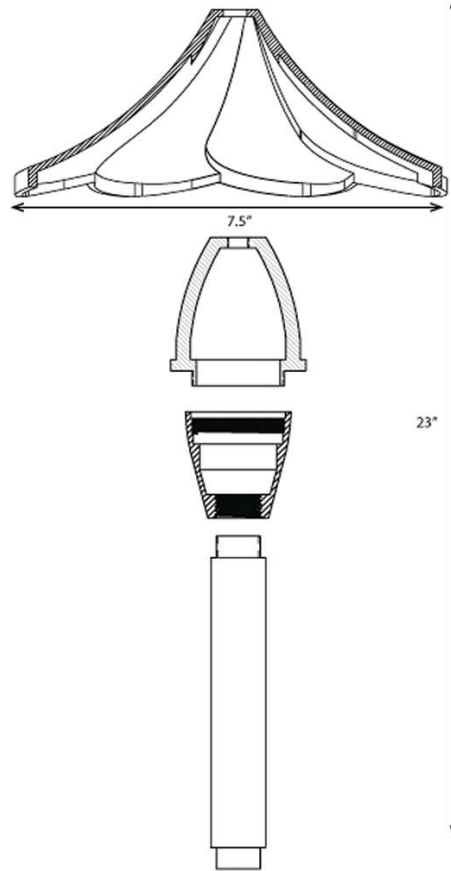

LV68

VALENCIA

FINISHES

TREE MOUNT OPTIONAL

6", 12", 18", 24"
EXTENSIONS

PVC SPIKE
GROUND STAKE

BULB
MAX WATTAGE
POWER
BULK BOX QUANTITY
HEIGHT
DEPTH
WIDTH

BI-PIN
10W
12V TRANSFORMER
6
23"
7.5"
7.5"

CONSTRUCTION
IP CODE
WEIGHT
BULK BOX WEIGHT
WIRING
WARRANTY
MOUNTING

DIE CAST BRASS
65
3.6 LBS
21.6 LBS
18" OF #18-2, SPT-1W LEADS
LIFETIME
PVC STAKE