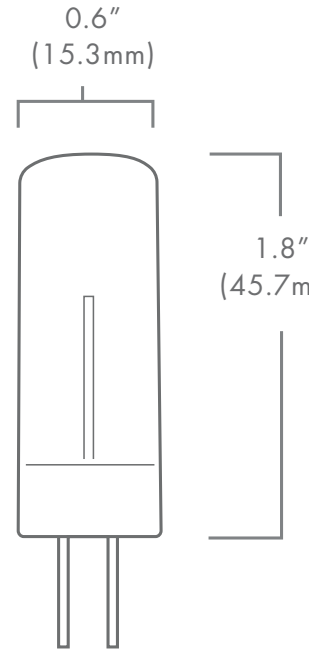

BLAZE G4

DESCRIPTION

The Brilliance Blaze G4 Bipin is a specialty lamp designed specifically to create a real, flame-like effect in any G4 base fixture. Perfect for path lights or anywhere else a warm, flickering light is desired. Blaze series also offered in line voltage A19 and E12 options

FEATURES

- Low voltage
- Must be used in fully enclosed fixture

Wattage	2
Kelvin Temperature	1400-1700
Operating Range	8-24 VAC
IP	65
Lamp Life (hours)	30,000
Warranty (years)	3

Part Number: **BRI-BLAZE-G4**