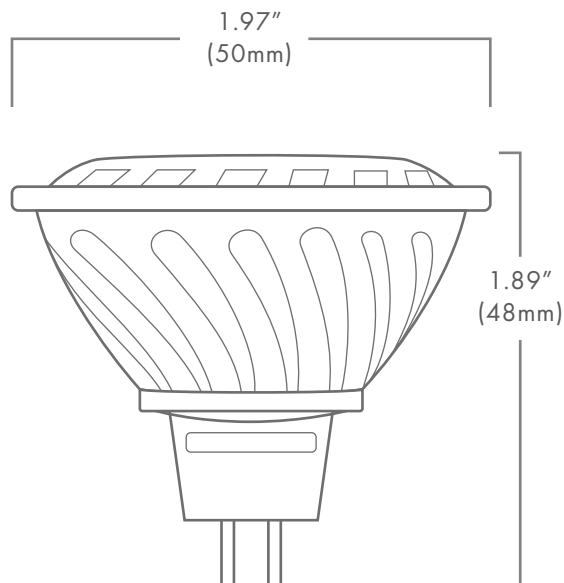

MR-16 ECOSTAR

DESCRIPTION

The Brilliance LED MR-16 ECOSTAR, 4 Watt LED lamp is designed specifically to fit into standard, low voltage fixtures. Best suited for budget-conscious landscape lighting projects.

FEATURES

- Dimmable with most magnetic transformers
- Suitable for damp locations
- Suitable for totally enclosed luminaries
- Input electrical current: 330mA, AC

Wattage	4
Lumens	265-300
Beam Spread	15°, 30°, 60°, 120°
Kelvin Temperature	2700, 3000, 5700
Operating Range	8-25 VAC
Replaces	20W Halogen
CRI	77
IP	61
Chipset	Epistar
Lamp Life (hours)	30,000
Warranty (years)	3

Part Number: **MR16-4-ECO-XXXX-XXX**

Kelvin/
Color | Beam spread