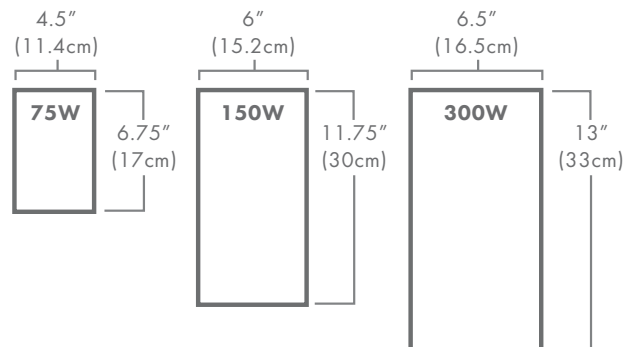

TRANSFORMER

DESCRIPTION

The Brilliance LED Transformer is a high-quality, stainless steel cased, & multi tap. Available in 3 wattages, it is sure to accomplish any level of project and work beautifully with the Brilliance LED line.

FEATURES

- UL 1838 compliant
- Secondary circuit breaker
- Photocell compatible
- 5 1/2" and 3/4" knockouts
- Removable bottom
- 6ft Grounded plug
- Multi tap: 12V & 15V (75W)
- Multi tap: 12V, 13V, 14V, & 15V (150W/300W)
- Analog timer (75W)
- Digital timer (150W/300W)

Wattage **75, 150, 300**
Finish **Stainless Steel**
Warranty (years) **10**