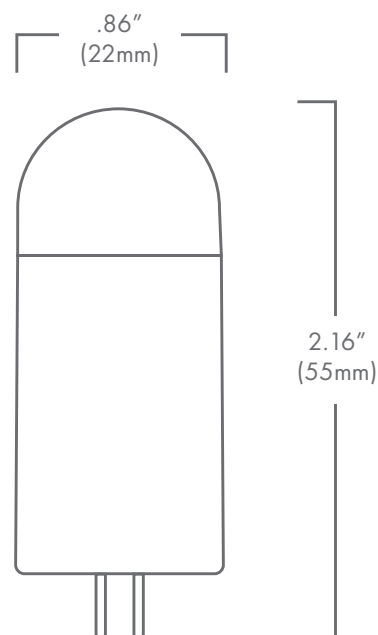

FEATURES

- Wi-Fi enabled, RGBW Lamp
- Control colors from your smart phone
- Download Brilliance app to change lamp settings
- Android and iOS compatible

Wattage	2.5
Lumens	190-250
Kelvin Temperature	2200-5700
Beam Spread	Omni-directional
Color	RGBW
Input Voltage	8-18 VAC/DC/60Hz
Replaces	20W Halogen
CRI	80
IP	65
Lamp Life (hours)	50,000
Warranty (years)	5