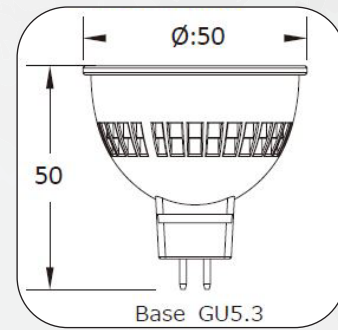

TYPE: MR16 - RGBW
POWER: 5 Watt
CONTROL: Bluetooth, app controlled
VOLTAGE RANGE: 10 -18 VAC
LUMEN: Dimmable from 10 to 420 lumen
LAMP LIFE: 40,000 hr.
BEAM SPREAD: 40° Flood
VOLT AMPS: 7.3
COLOR TEMP.: 2700K or / Red/Green/Blue adjustability
3000K or / Red/Green/Blue adjustability

Dimensions:

All dimensions in mm.

PAR36 LED Lamp

TYPE: PAR36 - RGBW
POWER: 10 Watt
CONTROL: Bluetooth, app controlled
VOLTAGE RANGE: 10 -18 VAC
LUMEN: Dimmable from 10 to 800 lumen
LAMP LIFE: 40,000 hr.
BEAM SPREAD: 20°, 40°, 60°
VOLT AMPS: 14.3
COLOR TEMP.: 2700K or / Red/Green/Blue adjustability
3000K or / Red/Green/Blue adjustability