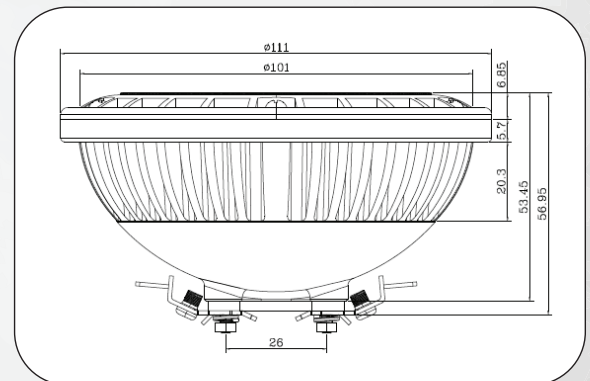

Dimensions:

All dimensions in mm.

PAR36 LED Lamp

TYPE: PAR36 - RGBW
POWER: 10 Watt
CONTROL: Bluetooth, app controlled
VOLTAGE RANGE: 10 -18 VAC
LUMEN: Dimmable from 10 to 800 lumen
LAMP LIFE: 40,000 hr.
BEAM SPREAD: 20°, 40°, 60°
VOLT AMPS: 14.3
COLOR TEMP.: 2700K or / Red/Green/Blue adjustability
3000K or / Red/Green/Blue adjustability

Dimensions:

All dimensions in mm.

MODEL NUMBER

MR16
LED-5W-BM6F-RGB27K
LED-5W-BM6F-RGB30K

PAR36
LED10W-AP6F-RGB27
LED10W-AP6F-RGB30
LED10W-AP6S-RGB30
LED10W-AP6W-RGB30
LED10W-AP6S-RGB27
LED10W-AP6W-RGB27

LAMP FACTS