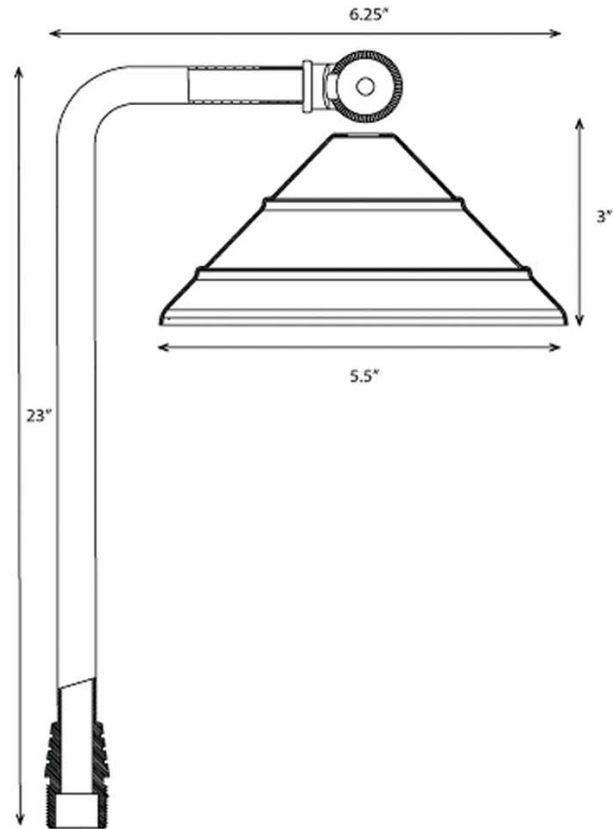

## FINISHES

TREE MOUNT OPTIONAL

6", 12", 18", 24"  
EXTENSIONS

PVC SPIKE  
GROUND STAKE

BULB  
MAX WATTAGE  
POWER  
BULK BOX QUANTITY  
HEIGHT  
DEPTH  
WIDTH

BI-PIN  
10W  
12V TRANSFORMER  
10  
23"  
5.5"  
5.5"