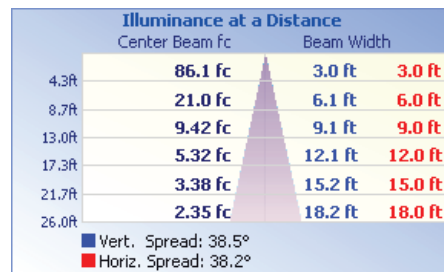

PRODUCT SPECIFICATIONS

PROJECT:	
MODEL #:	
LAMP(S):	
NOTES:	

Ey lid = 5.5" Overall height
Star Grate = 4.8" Overall height
Flat = 4.5" Overall height

Optional Brass Top

Specifications:

- Solid cast brass and composite construction
- High temperature silicone o-rings
- Specification grade, beryllium copper socket
- Premium grade direct burial cable
- AMC - Anti-Moisture Connections
- 8W max. LED lamp / 20W max. halogen
- Large PBT sleeve included
- Weathered brass finish standard
- 15 year warranty

Light Distribution Cones:

LED-8W-CM6FL27K

LED-8W-CM6FL30K

NOTE: Light cones are depicted without supplied lenses. Maximum wattage shown, for all other wattage options please refer to uniquelighting.com/beamspreads.