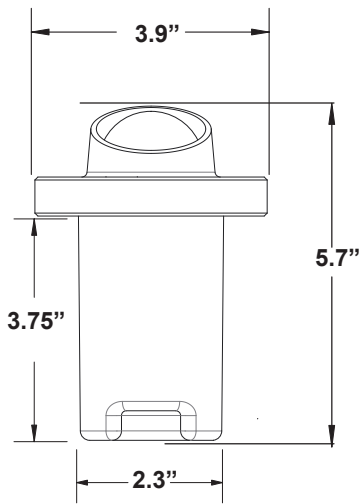

PRODUCT SPECIFICATIONS

PROJECT:	
MODEL #:	
LAMP(S):	
NOTES:	

Ey lid = 5.5" Overall height
Star Grate = 4.8" Overall height
Flat = 4.5" Overall height

Optional Brass Top

Specifications:

- Solid cast brass and composite construction
- High temperature silicone o-rings
- Specification grade, beryllium copper socket
- Premium grade direct burial cable
- AMC - Anti-Moisture Connections
- 8W max. LED lamp / 20W max. halogen
- Large PBT sleeve included
- Weathered brass finish standard
- 15 year warranty

Light Distribution Cones:

LED-8W-CM6FL27K

LED-8W-CM6FL30K

NOTE: Light cones are depicted without supplied lenses. Maximum wattage shown, for all other wattage options please refer to uniquelighting.com/beamspreads.