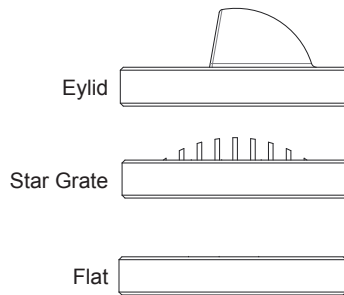

PRODUCT SPECIFICATIONS

PROJECT:	
MODEL #:	
LAMP(S):	
NOTES:	

Ey lid = 5.5" Overall height
Star Grate = 4.8" Overall height
Flat = 4.5" Overall height

Optional Brass Top

Specifications:

- Solid cast brass and composite construction
- High temperature silicone o-rings
- Specification grade, beryllium copper socket
- Premium grade direct burial cable
- AMC - Anti-Moisture Connections
- 8W max. LED lamp / 20W max. halogen
- Large PBT sleeve included
- Weathered brass finish standard
- 15 year warranty

Light Distribution Cones:

LED-8W-CM6FL27K

LED-8W-CM6FL30K

NOTE: Light cones are depicted without supplied lenses. Maximum wattage shown, for all other wattage options please refer to uniquelighting.com/beamspreads.