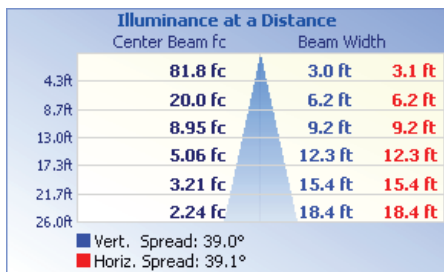

PRODUCT SPECIFICATIONS

PROJECT:	
MODEL #:	
LAMP(S):	
NOTES:	

Ey lid = 5.5" Overall height
Star Grate = 4.8" Overall height
Flat = 4.5" Overall height

Optional Brass Top

Specifications:

- Solid cast brass and composite construction
- High temperature silicone o-rings
- Specification grade, beryllium copper socket
- Premium grade direct burial cable
- AMC - Anti-Moisture Connections
- 8W max. LED lamp / 20W max. halogen
- Large PBT sleeve included
- Weathered brass finish standard
- 15 year warranty

Light Distribution Cones:

LED-8W-CM6FL27K

LED-8W-CM6FL30K

NOTE: Light cones are depicted without supplied lenses. Maximum wattage shown, for all other wattage options please refer to uniquelighting.com/beamspreads.