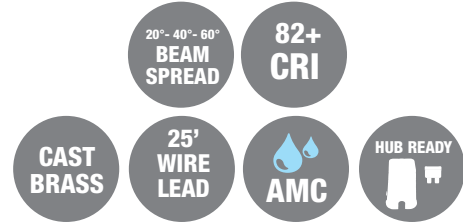

PRODUCT SPECIFICATIONS

PROJECT:	
MODEL #:	
LAMP(S):	
NOTES:	

Ey lid = 5.5" Overall height
Star Grate = 4.8" Overall height
Flat = 4.5" Overall height

Optional Brass Top

Specifications:

- Solid cast brass and composite construction
- High temperature silicone o-rings
- Specification grade, beryllium copper socket
- Premium grade direct burial cable
- AMC - Anti-Moisture Connections
- 8W max. LED lamp / 20W max. halogen
- Large PBT sleeve included
- Weathered brass finish standard
- 15 year warranty

Light Distribution Cones:

LED-8W-CM6FL27K

LED-8W-CM6FL30K

NOTE: Light cones are depicted without supplied lenses. Maximum wattage shown, for all other wattage options please refer to uniquelighting.com/beamspreads.