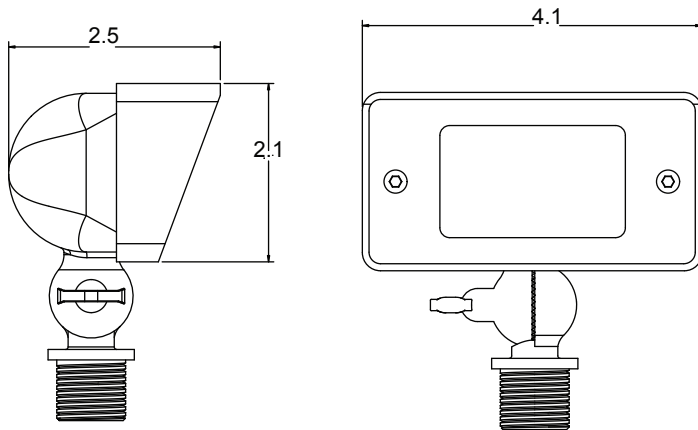

PRODUCT SPECIFICATIONS

PROJECT:	
MODEL #:	
LAMP(S):	
NOTES:	

Specifications:

- Die-cast brass construction
- 1' FLEX™ Auxiliary wire lead
- 15' direct burial cable
- AMC - Anti-Moisture Connections
- 2W max. LED lamp / 20W max. halogen
- Weathered brass finish
- Composite stake with brass threaded insert
- Limited 10 year warranty