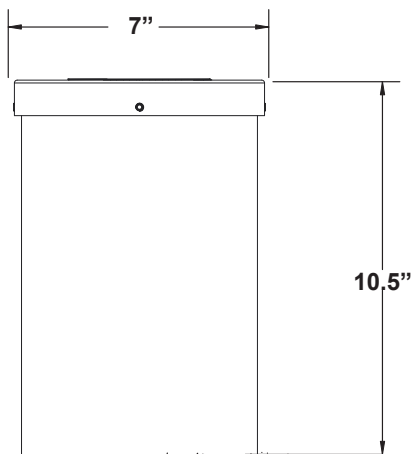

PRODUCT SPECIFICATIONS

PROJECT:	
MODEL #:	
LAMP(S):	
NOTES:	

Specifications:

- Cast brass and PBT construction
- High temperature gasket
- Vertical and horizontal beam adjustment
- Specification grade, beryllium copper socket
- Premium grade direct burial cable
- Potted connections
- Water tight tempered step glass lens
- Drive over rated up to 2700 PSI
- 8W max. LED lamp / 50W max. halogen
- Weathered brass finish standard
- Limited lifetime warranty

Light Distribution Cones

LED-8W-CM6FL27K

	Illuminance at a Distance	
	Center Beam fc	Beam Width
4.3R	81.8 fc	3.0 ft 3.1 ft
8.7R	20.0 fc	6.2 ft 6.2 ft
13.0R	8.95 fc	9.2 ft 9.2 ft
17.3R	5.06 fc	12.3 ft 12.3 ft
21.7R	3.21 fc	15.4 ft 15.4 ft
26.0R	2.24 fc	18.4 ft 18.4 ft

■ Vert. Spread: 39.0°
■ Horiz. Spread: 39.1°

LED-8W-CM6FL30K

	Illuminance at a Distance	
	Center Beam fc	Beam Width
4.3ft	86.1 fc	3.0 ft 3.0 ft
8.7ft	21.0 fc	6.1 ft 6.0 ft
13.0ft	9.42 fc	9.1 ft 9.0 ft
17.3ft	5.32 fc	12.1 ft 12.0 ft
21.7ft	3.38 fc	15.2 ft 15.0 ft
26.0ft	2.35 fc	18.2 ft 18.0 ft