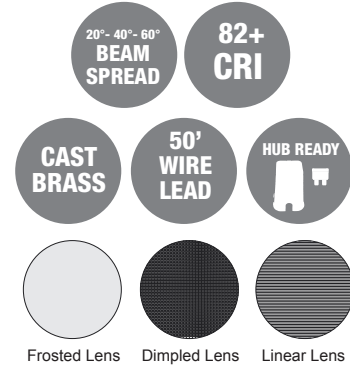

PRODUCT SPECIFICATIONS

PROJECT:	
MODEL #:	
LAMP(S):	
NOTES:	

Specifications:

- Cast brass and PBT construction
- High temperature gasket
- Vertical and horizontal beam adjustment
- Specification grade, beryllium copper socket
- Premium grade direct burial cable
- Potted connections
- Water tight tempered step glass lens
- Drive over rated up to 2700 PSI
- 8W max. LED lamp / 50W max. halogen
- Weathered brass finish standard
- Limited lifetime warranty

Light Distribution Cones

LED-8W-CM6FL27K

	Illuminance at a Distance	
	Center Beam fc	Beam Width
4.3R	81.8 fc	3.0 ft 3.1 ft
8.7R	20.0 fc	6.2 ft 6.2 ft
13.0R	8.95 fc	9.2 ft 9.2 ft
17.3R	5.06 fc	12.3 ft 12.3 ft
21.7R	3.21 fc	15.4 ft 15.4 ft
26.0R	2.24 fc	18.4 ft 18.4 ft

■ Vert. Spread: 39.0°
■ Horiz. Spread: 39.1°

LED-8W-CM6FL30K

	Illuminance at a Distance	
	Center Beam fc	Beam Width
4.3ft	86.1 fc	3.0 ft 3.0 ft
8.7ft	21.0 fc	6.1 ft 6.0 ft
13.0ft	9.42 fc	9.1 ft 9.0 ft
17.3ft	5.32 fc	12.1 ft 12.0 ft
21.7ft	3.38 fc	15.2 ft 15.0 ft
26.0ft	2.35 fc	18.2 ft 18.0 ft

■ Vert. Spread: 38.5°
■ Horiz. Spread: 38.2°

NOTE: Light cones are depicted without supplied lenses. Maximum wattage shown, for all other wattage options please refer to uniquelighting.com/beamspreads.