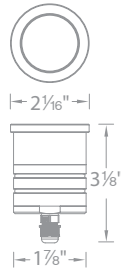

2" INGROUND - SLIM ROUND

2012 Honeycomb louver

WAC

LANDSCAPE LIGHTING

Fixture Type:

Catalog Number:

Project: _____

Location: _____

PRODUCT DESCRIPTION

Landscape 2" recessed in-ground luminaire for soft ground application.

FEATURES

- Integrated honeycomb louver for glare reduction
- 30° visual cutoff
- IP68 rated, Suitable for continuous immersion under water
- Factory sealed water tight fixtures
- Solid stainless steel construction
- 6' lead wire and direct burial gel filled wire nuts included
- Maintains constant lumen output against voltage drop
- UL 1838 Listed

SPECIFICATIONS

Input: 9 - 15VAC (Transformer is required)
Power: 4.1W / 6.6VA
Brightness: 155lm
Beam Angle: 25°
CRI: 85
Rated Life: 70,000 hours

ORDERING NUMBER

		Color Temp		Finish	
2012	<i>Slim round Honeycomb louver</i>	27	2700K	BS	<i>Bronzed Stainless Steel</i>
		30	3000K	SS	<i>Stainless Steel</i>