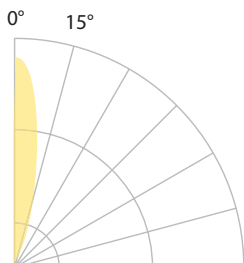

ORDERING NUMBER

		Color Temp		Finish	
2012	<i>Slim round Honeycomb louver</i>	27	2700K	BS	<i>Bronzed Stainless Steel</i>
		30	3000K	SS	<i>Stainless Steel</i>

IEC safety Standard	Walk over	Drive over	
	Resistance to static load test	Yes (1125lbs)	Yes (4496lbs)
Resistance to torque and shear loads test	N/A	Yes	

2012-30 _____

Example: **2012-30SS**