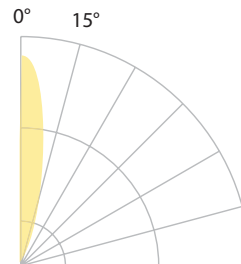

SPECIFICATIONS

Input: 9 - 15VAC (Transformer is required)
Power: 4.1W / 6.6VA
Brightness: 170 lm
Beam Angle: 25°
CRI: 85
Rated Life: 70,000 hours

ORDERING NUMBER

		Color Temp		Finish	
2022	<i>Round Honeycomb Louver</i>	27	2700K	BS	<i>Bronzed Stainless Steel</i>
		30	3000K	SS	<i>Stainless Steel</i>