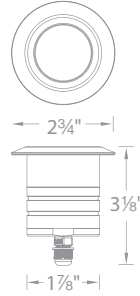

2" INGROUND - SUBMERSIBLE ROUND

2031

WAC

LANDSCAPE LIGHTING

Fixture Type:

Catalog Number:

Project: _____

Location: _____

PRODUCT DESCRIPTION

Landscape 2" submersible recessed inground luminaire for up, down, side light applications. Comes with 30' long lead wire.

FEATURES

- IP68 rated, Suitable for continuous immersion under water
- Factory sealed water tight fixtures
- Solid stainless steel construction
- 30' long lead wire and direct burial gel filled wire nuts included
- Includes a detachable stainless steel mounting bracket for use in or out of water
- Maintains constant lumen output against voltage drop
- UL 1838 Listed

SPECIFICATIONS

Input: 9 - 15VAC (Transformer is required)
Power: 4.1W / 6.6VA
Brightness: 170 lm
Beam Angle: 25°
CRI: 85
Rated Life: 70,000 hours

ORDERING NUMBER

		Color Temp	Finish
2031	<i>Submersible Round</i>	30 3000K	SS <i>Stainless Steel</i>

2031-30SS

waclighting.com
Phone (800) 526.2588
Fax (800) 526.2585

Headquarters/Eastern Distribution Center
44 Harbor Park Drive
Port Washington, NY 11050

Central Distribution Center
1600 Distribution Ct
Lithia Springs, GA 30122

Western Distribution Center
1750 Archibald Avenue
Ontario, CA 91760