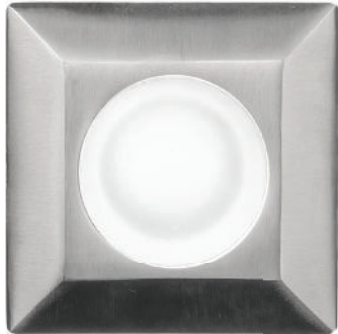

2" INGROUND - SQUARE

2051

WAC

LANDSCAPE LIGHTING

Fixture Type:

Catalog Number:

Project: _____

Location: _____

PRODUCT DESCRIPTION

Landscape 2" recessed in-ground luminaire for up, down, side light applications.

FEATURES

- Integrated honeycomb louver for reduced glare
- 30° visual cutoff
- IP68 rated, Suitable for continuous immersion under water
- Factory sealed water tight fixtures
- Solid stainless steel construction
- Stainless steel spring clip allows wall or downlight applications
- Available Concrete Pour Adapter
- Spring clip, 6' lead wire and direct burial gel filled wire nuts included
- Maintains constant lumen output against voltage drop
- UL 1838 Listed

SPECIFICATIONS

Input: 9 - 15VAC (Transformer is required)
Power: 4.1W / 6.6VA
Brightness: 170 lm
Beam Angle: 25°
CRI: 85
Rated Life: 70,000 hours

ORDERING NUMBER

		Color Temp		Finish	
2051	Square	27	2700K	BS	Bronzed Stainless Steel
		30	3000K	SS	Stainless Steel

IEC safety Standard	Walk over	Drive over
Resistance to static load test	Yes (1125lbs)	Yes (4496lbs)
Resistance to torque and shear loads test	N/A	Yes

2051-30 _____

Example: **2051-30SS**

waclighting.com
Phone (800) 526.2588
Fax (800) 526.2585

Headquarters/Eastern Distribution Center
44 Harbor Park Drive
Port Washington, NY 11050

Central Distribution Center
1600 Distribution Ct
Lithia Springs, GA 30122

Western Distribution Center
1750 Archibald Avenue
Ontario, CA 91760