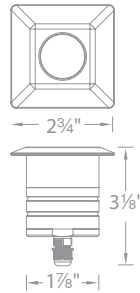

2" INGROUND - SQUARE

2051

WAC

LANDSCAPE LIGHTING

Fixture Type:

Catalog Number:

Project: _____

Location: _____

PRODUCT DESCRIPTION

Landscape 2" recessed in-ground luminaire for up, down, side light applications.

FEATURES

- Integrated honeycomb louver for reduced glare
- 30° visual cutoff
- IP68 rated, Suitable for continuous immersion under water
- Factory sealed water tight fixtures
- Solid stainless steel construction
- Stainless steel spring clip allows wall or downlight applications
- Available Concrete Pour Adapter
- Spring clip, 6' lead wire and direct burial gel filled wire nuts included
- Maintains constant lumen output against voltage drop
- UL 1838 Listed

SPECIFICATIONS

Input: 9 - 15VAC (Transformer is required)
Power: 4.1W / 6.6VA
Brightness: 170 lm
Beam Angle: 25°
CRI: 85
Rated Life: 70,000 hours

ORDERING NUMBER

		Color Temp		Finish	
2051	Square	27	2700K	BS	Bronzed Stainless Steel
		30	3000K	SS	Stainless Steel

IEC safety Standard	Walk over	Drive over
Resistance to static load test	Yes (1125lbs)	Yes (4496lbs)
Resistance to torque and shear loads test	N/A	Yes

2051-30 _____

Example: **2051-30SS**

waclighting.com
Phone (800) 526.2588
Fax (800) 526.2585

Headquarters/Eastern Distribution Center
44 Harbor Park Drive
Port Washington, NY 11050

Central Distribution Center
1600 Distribution Ct
Lithia Springs, GA 30122

Western Distribution Center
1750 Archibald Avenue
Ontario, CA 91760