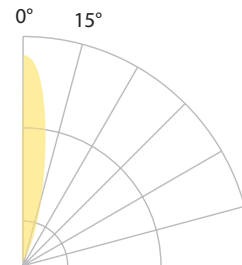

PRODUCT DESCRIPTION

Landscape 2" recessed in-ground luminaire for up, down, side light applications.

FEATURES

- Integrated honeycomb louver for reduced glare
- 30° visual cutoff IP68 rated, Suitable for continuous immersion under water
- Factory sealed water tight fixtures
- Solid stainless steel construction
- Stainless steel spring clip allows wall or downlight applications
- Available Concrete Pour Adapter
- Spring clip, 6' lead wire and direct burial gel filled wire nuts included
- Maintains constant lumen output against voltage drop
- UL 1838 Listed

SPECIFICATIONS

Input: 9 - 15VAC (Transformer is required)
Power: 4.1W / 6.6VA
Brightness: 170 lm
Beam Angle: 25°
CRI: 85
Rated Life: 70,000 hours

ORDERING NUMBER

		Color Temp		Finish	
2052	Square Honeycomb louver	27	2700K	BS	Bronzed Stainless Steel
		30	3000K	SS	Stainless Steel