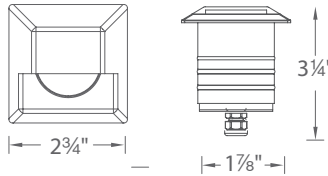

2" INGROUND - SQUARE STEP LIGHT

2061

WAC

LANDSCAPE LIGHTING

Fixture Type:

Catalog Number:

Project: _____

Location: _____

PRODUCT DESCRIPTION

Landscape 2" recessed luminaire for step and wall light applications.

FEATURES

- IP68 rated, Suitable for continuous immersion under water
- Factory sealed water tight fixtures
- Solid stainless steel construction
- Stainless steel spring clip allows wall or step light applications
- Spring clip, 6' lead wire and direct burial gel filled wire nuts included
- Maintains constant lumen output against voltage drop
- UL 1838 Listed

SPECIFICATIONS

Input: 9 - 15VAC (Transformer is required)
Power: 4.1W / 6.6VA
Brightness: 50 lm
CRI: 85
Rated Life: 70,000 hours

ORDERING NUMBER

		Color Temp		Finish	
2061	<i>Square Step</i>	27	2700K	BS	<i>Bronzed Stainless Steel</i>
		30	3000K	SS	<i>Stainless Steel</i>

2061-30 _____

Example: **2061-30SS**

waclighting.com

Phone (800) 526.2588

Fax (800) 526.2585

Headquarters/Eastern Distribution Center

44 Harbor Park Drive

Port Washington, NY 11050

Central Distribution Center

1600 Distribution Ct

Lithia Springs, GA 30122

Western Distribution Center

1750 Archibald Avenue

Ontario, CA 91760