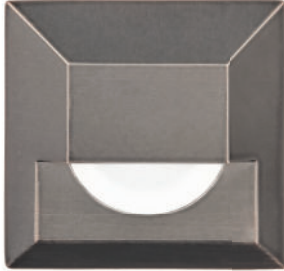

2" INGROUND - SQUARE STEP LIGHT

2061

WAC

LANDSCAPE LIGHTING

Fixture Type:

Catalog Number:

Project: _____

Location: _____

PRODUCT DESCRIPTION

Landscape 2" recessed luminaire for step and wall light applications.

FEATURES

- IP68 rated, Suitable for continuous immersion under water
- Factory sealed water tight fixtures
- Solid stainless steel construction
- Stainless steel spring clip allows wall or step light applications
- Spring clip, 6' lead wire and direct burial gel filled wire nuts included
- Maintains constant lumen output against voltage drop
- UL 1838 Listed

SPECIFICATIONS

Input: 9 - 15VAC (Transformer is required)
Power: 4.1W / 6.6VA
Brightness: 50 lm
CRI: 85
Rated Life: 70,000 hours

ORDERING NUMBER

		Color Temp		Finish	
2061	<i>Square Step</i>	27	2700K	BS	<i>Bronzed Stainless Steel</i>
		30	3000K	SS	<i>Stainless Steel</i>

2061-30 _____

Example: **2061-30SS**

waclighting.com

Phone (800) 526.2588

Fax (800) 526.2585

Headquarters/Eastern Distribution Center

44 Harbor Park Drive

Port Washington, NY 11050

Central Distribution Center

1600 Distribution Ct

Lithia Springs, GA 30122

Western Distribution Center

1750 Archibald Avenue

Ontario, CA 91760