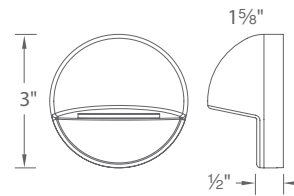

PRODUCT DESCRIPTION

Deck and patio light with superb forward-throw light distribution

FEATURES

- IP66 rated, Protected against powerful water jets
- 6' lead wire included
- Translucent lens provides for uniform diffused light output
- Solid diecast brass or corrosion resistant aluminum alloy
- ADA compliant
- Maintains constant lumen output against voltage drop
- UL 1838 Listed