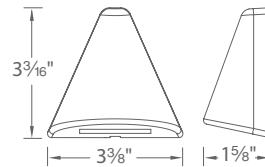

PRODUCT DESCRIPTION

Deck and patio light with superb forward-throw light distribution

FEATURES

- IP66 rated, Protected against powerful water jets
- 6' lead wire included
- Translucent lens provides for uniform diffused light output
- Solid diecast brass or corrosion resistant aluminum alloy
- ADA compliant
- Maintains constant lumen output against voltage drop
- UL 1838 Listed