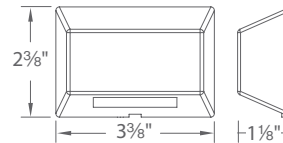

Fixture Type:

Catalog Number:

Project: _____

Location: _____