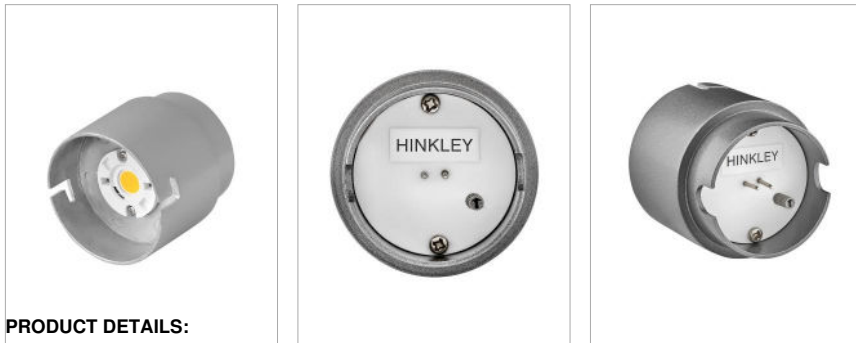

LED BULB

27G4SE-12W

ADJUSTABLE LED ENGINE 12W 2700K

DETAILS	
FINISH:	Lamps
MATERIAL:	Aluminum
DIMMABLE:	No

DIMENSIONS	
WIDTH:	2"
HEIGHT:	2"

LIGHT SOURCE	
VOLTAGE:	12v

SHIPPING	
CARTON LENGTH:	4.5
CARTON WIDTH:	2.4
CARTON HEIGHT:	2.4

PRODUCT DETAILS:

- For more information on how to control your landscape lighting via the Hinkley Home Automation App, [click here](#).
- LED Bulbs carry a 3-year limited warranty