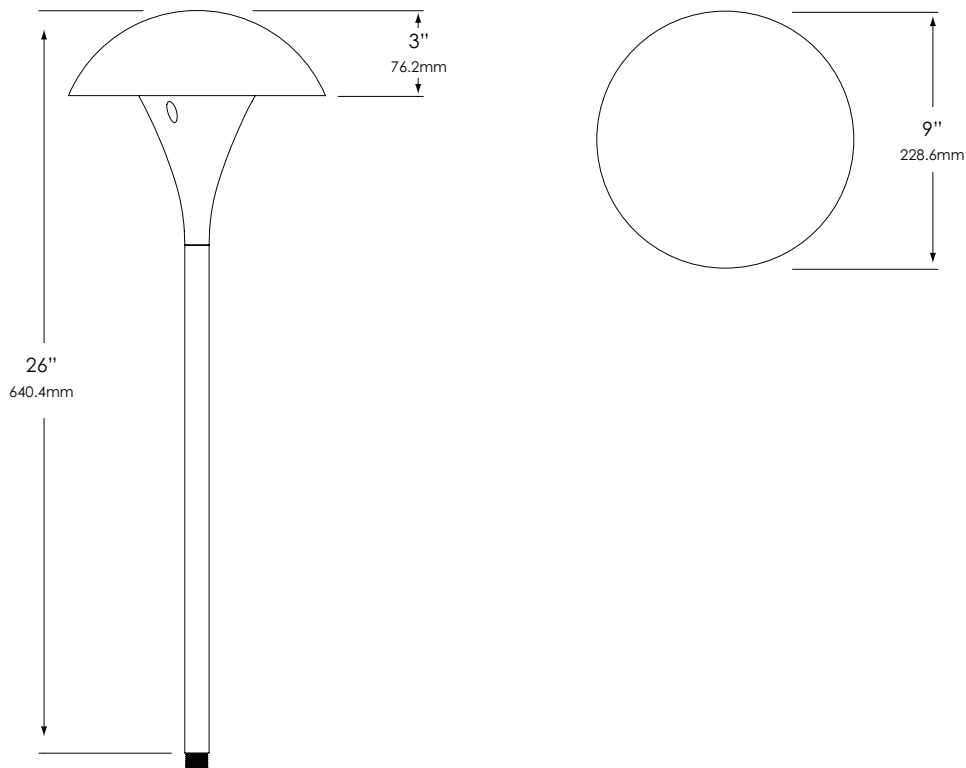

A19- Incandescent. 75W Maximum. Lamp not included with fixture, order separately.

HOUSING:

Die-cast, copper-free aluminum.

STEM:

1/2" schedule-40 aluminum pipe with 1/2" NPT.

FINISH:

Polyester powder-coat finish available in Black, Verde, Architectural Brick, Architectural Bronze, Light Bronze, Dark Bronze, Granite, Pewter, Terracotta, Rust, Hunter Green, Mocha, Weathered Bronze, Weathered Iron, and White.

SOCKET/LAMP HOLDER:

Top grade porcelain, medium base 4KV pulse rated socket with spring center contact and a silicone rubber jacket protector to prevent moisture/debris from entering socket.

LENS:

Clear, high-impact, polycarbonate lens.

MOUNTING:

Aluminum stem with 1/2" NPT on bottom and jam nut included. Fixture may be mounted into threaded hubs in junction boxes, ground stakes, or

grade-mounted ballast enclosures.

FASTENERS:

All fasteners are stainless steel.

WIRING:

Prewired with 200°C-rated wire along with a grounded lead.

CERTIFICATION:

UL Listed to U.S. and Canadian safety standards for line voltage landscape luminaires (UL 1598). The maximum wattages allowed by Underwriters Laboratories (UL) for the U.S. and Canadian markets may vary. Maximum wattages specified are Underwriters Laboratories U.S. standard. Please contact Vista for any questions about the maximum wattages allowed by UL Canadian standards.

All Vista luminaires are **MADE IN THE U.S.A.**

DIMENSIONS:

Vista Professional Outdoor Lighting reserves the right to modify the design and/or construction of the fixture shown without further notification.