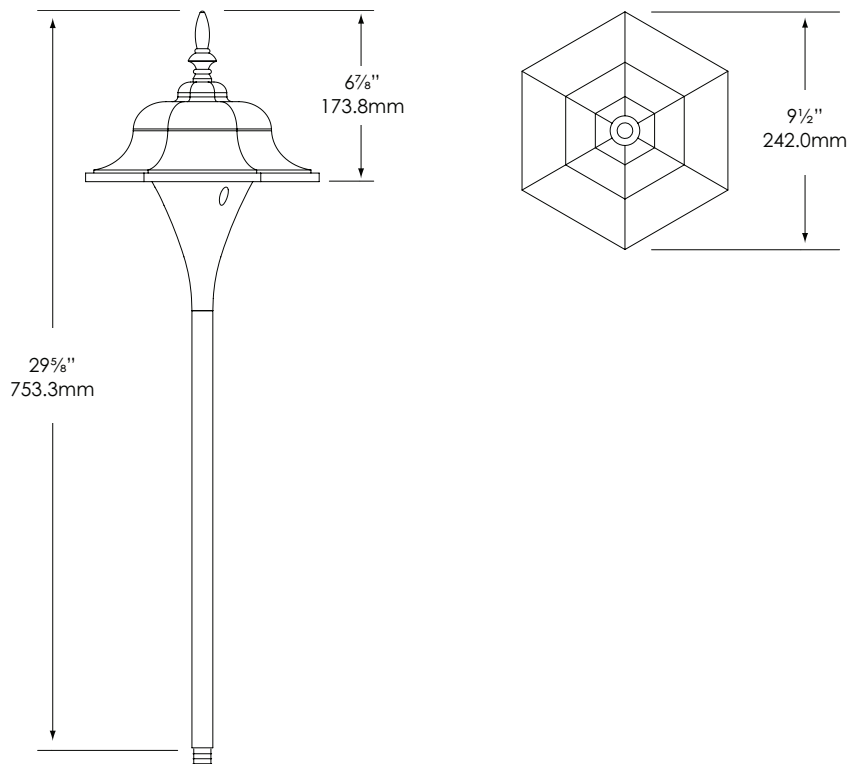

**PROFESSIONAL
OUTDOOR LIGHTING**

Type: _____
 Model: _____
 Project: _____

SPECIFICATION SHEET

MODEL 1219 Architectural Series • Path & Spread Lights

FIXTURE SPECIFICATIONS:

LAMP TYPE:

A19- Incandescent. 75W Maximum. Lamp not included with fixture, order separately.

MOUNTING:

Aluminum stem with 1/2" NPT on bottom and jam nut included. Fixture may be mounted into threaded hubs in junction boxes, ground stakes, or grade-mounted ballast enclosures.

FASTENERS:

All fasteners are stainless steel.

All Vista luminaires are **MADE IN THE U.S.A.**

DIMENSIONS:

Vista Professional Outdoor Lighting reserves the right to modify the design and/or construction of the fixture shown without further notification.

SPECIFICATION SHEET

MODEL 1219 Architectural Series • Path & Spread Lights

FIXTURE ORDERING INFORMATION

TO ORDER FIXTURE: Select appropriate choice from each column as in the following example.

EXAMPLE: 1219-B-CR