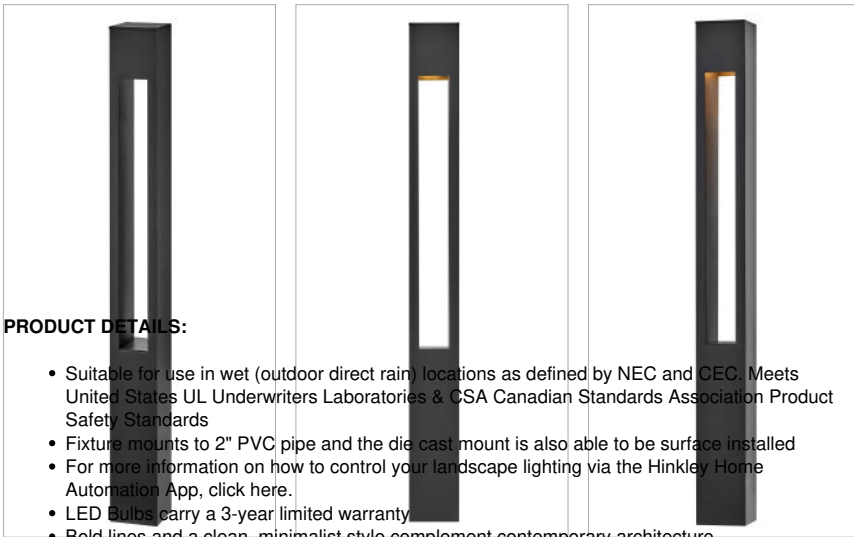

DETAILS	
FINISH:	Satin Black
MATERIAL:	Aluminum
GLASS:	Etched Lens
DIMMABLE:	YES, WITH MLV ON TRANSFORMER PRIMARY

DIMENSIONS	
WIDTH:	3"
HEIGHT:	30"
DEPTH:	3
WEIGHT:	5lb

LIGHT SOURCE	
LIGHT SOURCE:	Socketed
LED NAME:	4WLEDMR16
VOLTAGE:	12v
COLOR TEMP:	2700
LUMENS:	340
CRI:	80
INCANDESCENT EQUIVALENCY:	1 x 35w
DIMMABLE:	YES, WITH MLV ON TRANSFORMER PRIMARY
TRANSFORMER REQUIRED:	Yes

#### PRODUCT DETAILS:

- Suitable for use in wet (outdoor direct rain) locations as defined by NEC and CEC. Meets United States UL Underwriters Laboratories & CSA Canadian Standards Association Product Safety Standards
- Fixture mounts to 2" PVC pipe and the die cast mount is also able to be surface installed
- For more information on how to control your landscape lighting via the Hinkley Home Automation App, [click here](#).
- LED Bulbs carry a 3-year limited warranty
- Bold lines and a clean, minimalist style complement contemporary architecture