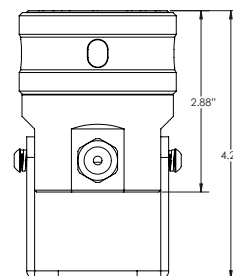

MR16 5W

2700K, 15°	ADJ-AQUABEAM-5-2700-15
3000K, 15°	ADJ-AQUABEAM-5-3000-15
2700K, 30°	ADJ-AQUABEAM-5-2700-30
3000K, 30°	ADJ-AQUABEAM-5-3000-30
5700K, 30°	ADJ-AQUABEAM-5-5700-30
Amber, 30°	ADJ-AQUABEAM-5-AMBER-30
Blue, 30°	ADJ-AQUABEAM-5-BLUE-30
Green, 30°	ADJ-AQUABEAM-5-GREEN-30
Red, 30°	ADJ-AQUABEAM-5-RED-30
Silver Green, 30°	ADJ-AQUABEAM-5-SLVRGR-30
2700K, 60°	ADJ-AQUABEAM-5-2700-60
3000K, 60°	ADJ-AQUABEAM-5-3000-60
5700K, 60°	ADJ-AQUABEAM-5-5700-60
Silver Green, 60°	ADJ-AQUABEAM-5-SLVRGR-60
2700K, 120°	ADJ-AQUABEAM-5-2700-120
3000K, 120°	ADJ-AQUABEAM-5-3000-120