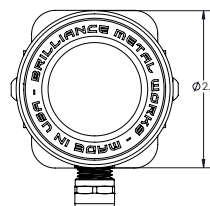

MR16 5W

2700K, 15°	ADJ-AQUABEAM-5-2700-15
3000K, 15°	ADJ-AQUABEAM-5-3000-15
2700K, 30°	ADJ-AQUABEAM-5-2700-30
3000K, 30°	ADJ-AQUABEAM-5-3000-30
5700K, 30°	ADJ-AQUABEAM-5-5700-30
Amber, 30°	ADJ-AQUABEAM-5-AMBER-30
Blue, 30°	ADJ-AQUABEAM-5-BLUE-30
Green, 30°	ADJ-AQUABEAM-5-GREEN-30
Red, 30°	ADJ-AQUABEAM-5-RED-30
Silver Green, 30°	ADJ-AQUABEAM-5-SLVRGR-30
2700K, 60°	ADJ-AQUABEAM-5-2700-60
3000K, 60°	ADJ-AQUABEAM-5-3000-60
5700K, 60°	ADJ-AQUABEAM-5-5700-60
Silver Green, 60°	ADJ-AQUABEAM-5-SLVRGR-60
2700K, 120°	ADJ-AQUABEAM-5-2700-120
3000K, 120°	ADJ-AQUABEAM-5-3000-120