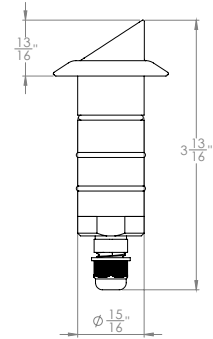

### PRODUCT DESCRIPTION

Landscape 1" recessed inground luminaire for up, down, side light applications.