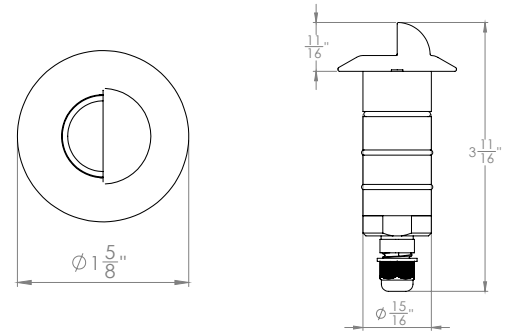

1" INGROUND - SCOOP

1061

WAC

LANDSCAPE LIGHTING

Fixture Type:

Catalog Number:

Project: _____

Location: _____

PRODUCT DESCRIPTION

Landscape 1" recessed inground luminaire for up, down, side light applications.

FEATURES

- IP68 rated, Suitable for continuous immersion under water
- Factory sealed water tight fixtures
- Solid stainless steel construction
- Stainless steel spring clip allows wall or downlight applications
- Available Concrete Pour Adapter
- Spring clip, 6' lead wire and direct burial gel filled wire nuts included
- Maintains constant lumen output against voltage drop
- UL 1838 Listed

SPECIFICATIONS

- Input:** 9 - 15VAC (Transformer is required)
- Power:** 1.9W / 3VA
- Brightness:** 68lm
- Beam Angle:** 45°
- CRI:** 85
- Rated Life:** 70,000 hours

ORDERING NUMBER

		Color Temp		Finish	
1061	Scoop	27	2700K	BS	Bronzed Stainless Steel
		30	3000K	SS	Stainless Steel