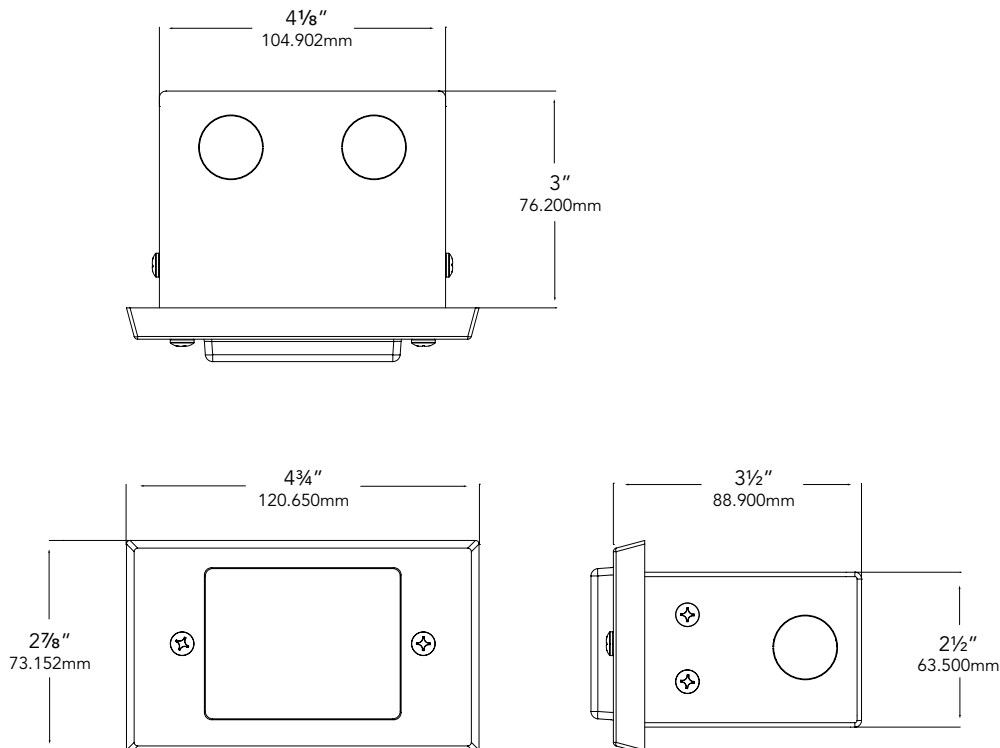

FIXTURE SPECIFICATIONS:

HOUSING:

Copper free, stamped & formed aluminum recessed box with 1/2" knockouts on the back & side.

COVER PLATE:

Stamped solid copper, brass, or stainless steel faceplate; fitted to the recessed box with UV-resistant weather stripping – providing a superior weather-tight seal.

FINISH:

Natural Copper, Brass, Olde Brass, or Stainless Steel.

SOCKET/LAMP HOLDER:

Top grade ceramic socket with nickel contacts, stainless steel springs, & Teflon-jacketed wire leads.

LENS:

Translucent, molded, high-impact, polycarbonate lens.

LAMP TYPE:

- T3 – 20W maximum. LN-10 T3 Halogen (10W) Standard.
- LED T3 - 2.5W. LNT3-2.5-W-D-LED

MOUNTING:

Recessed mounting box included.

FASTENERS:

All fasteners are stainless steel.

WIRING:

Provided with a three-foot pigtail of 18-2 SPT1 UV resistant cable & underground connectors for a secure connection to the supply cable.

CERTIFICATION:

UL Listed to U.S. & Canadian safety standards for low voltage landscape luminaires (UL 1838). The maximum wattages allowed by Underwriters Laboratories (UL) for the U.S. & Canadian markets may vary. Maximum wattages specified are Underwriters Laboratories U.S. standard. Please contact Vista for any questions about the maximum wattages allowed by UL Canadian standards.

All Vista luminaires are [MADE IN THE U.S.A.](#)

DIMENSIONS:

Vista Professional Outdoor Lighting reserves the right to modify the design and/or construction of the fixture shown without further notification.