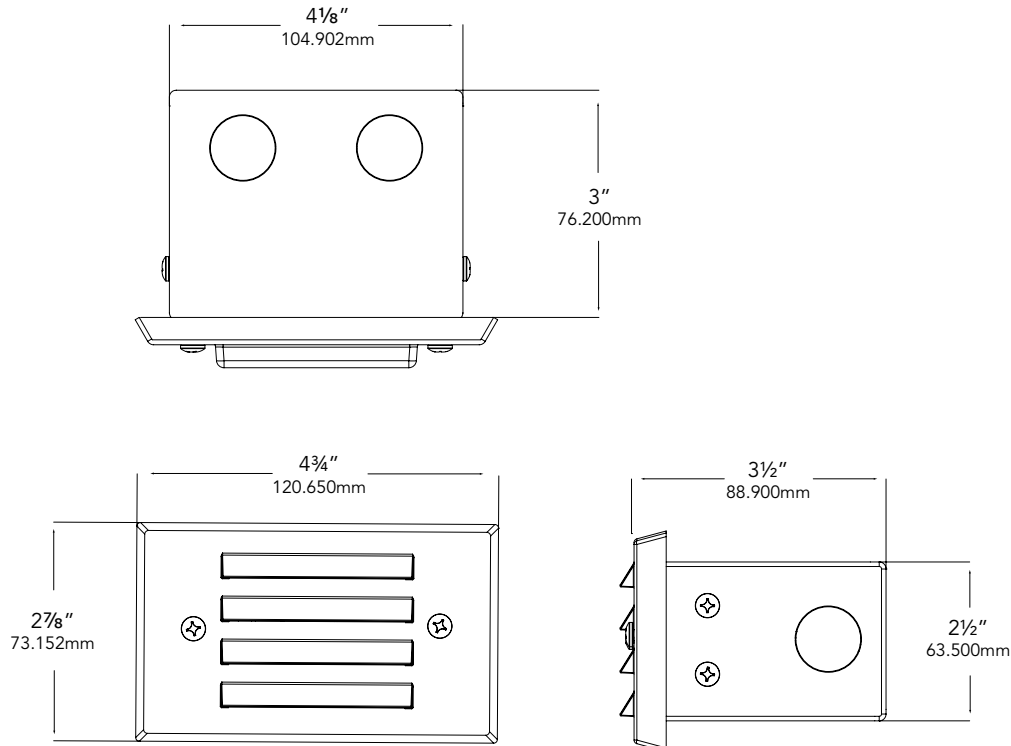

FIXTURE SPECIFICATIONS:

HOUSING:

Copper free, stamped & formed aluminum recessed box with 1/2" knockouts on the back & side.

COVER PLATE:

Stamped solid copper, brass, or stainless steel faceplate; fitted to the recessed box with UV-resistant weather stripping – providing a superior weather-tight seal.

FINISH:

Natural Copper, Brass, Olde Brass, or Stainless Steel.

SOCKET/LAMP HOLDER:

Top grade ceramic socket with nickel contacts, stainless steel springs, & Teflon-jacketed wire leads.

LENS:

Clear, high-impact, polycarbonate lens.

LAMP TYPE:

- T3 – 20W maximum. LN-10 T3 Halogen (10W) Standard.
- LED T3 - 2.5W. LNT3-2.5-W-D-LED

MOUNTING:

Recessed mounting box included.

FASTENERS:

All fasteners are stainless steel.

WIRING:

Provided with a three-foot pigtail of 18-2 SPT1 UV resistant cable & underground connectors for a secure connection to the supply cable.

CERTIFICATION:

UL Listed to U.S. & Canadian safety standards for low voltage landscape luminaires (UL 1838). The maximum wattages allowed by Underwriters Laboratories (UL) for the U.S. & Canadian markets may vary. Maximum wattages specified are Underwriters Laboratories U.S. standard. Please contact Vista for any questions about the maximum wattages allowed by UL Canadian standards.

All Vista luminaires are **MADE IN THE U.S.A.**

DIMENSIONS:

Vista Professional Outdoor Lighting reserves the right to modify the design and/or construction of the fixture shown without further notification.